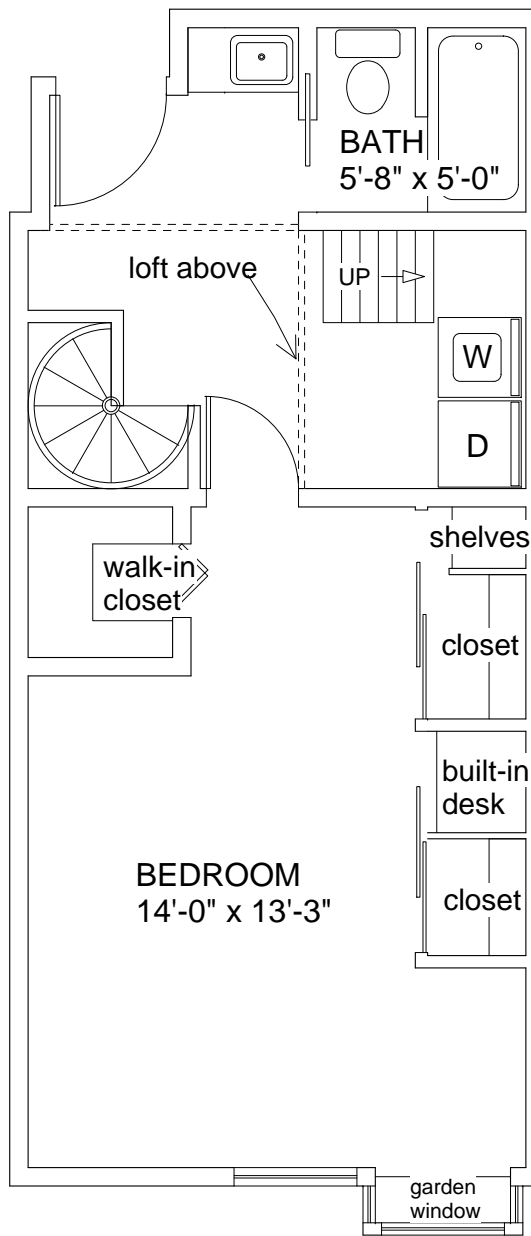

1st Floor

2nd Floor

3rd Floor

amber's Timber Lodges

1 Bedroom + Loft TRILEVEL

797 sq ft + 132 sq ft LOFT

400, 406, 410, 416, 450, 456, 460, 466

L13