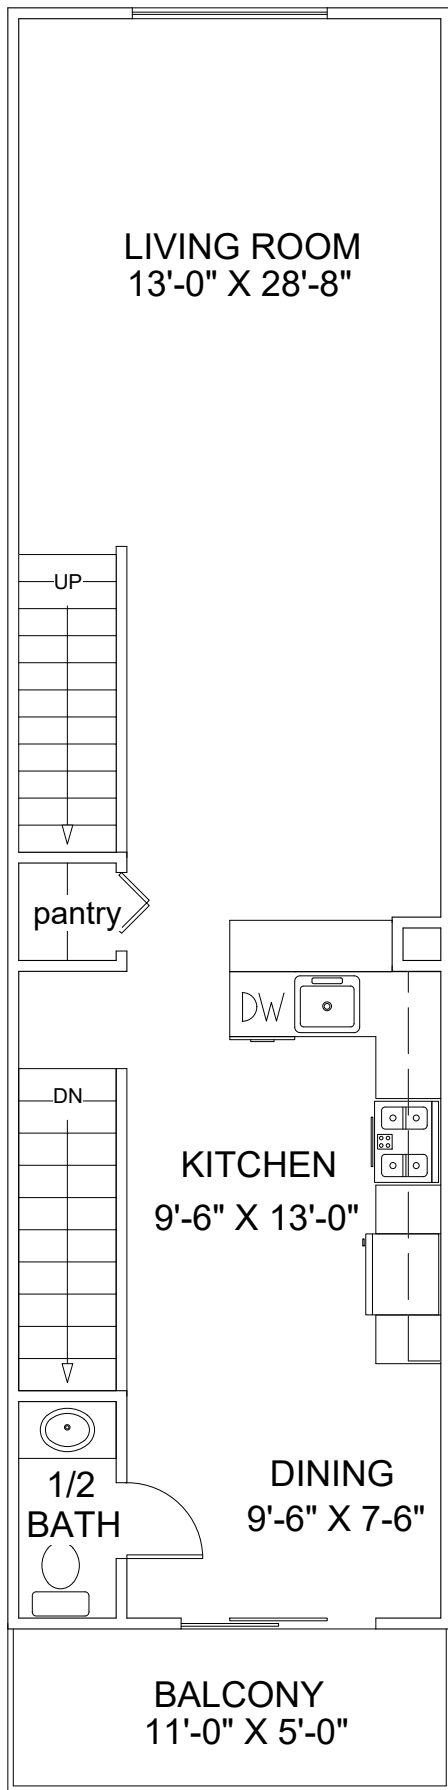

1st Floor

2nd Floor

3rd Floor

# Amber Landing Townhomes

2 Bedroom + Den + 2.5 Bath Townhome FENWAY

1,379 sq ft + 479 sq ft inside garage

# 1709,1717,1725,1733,1741