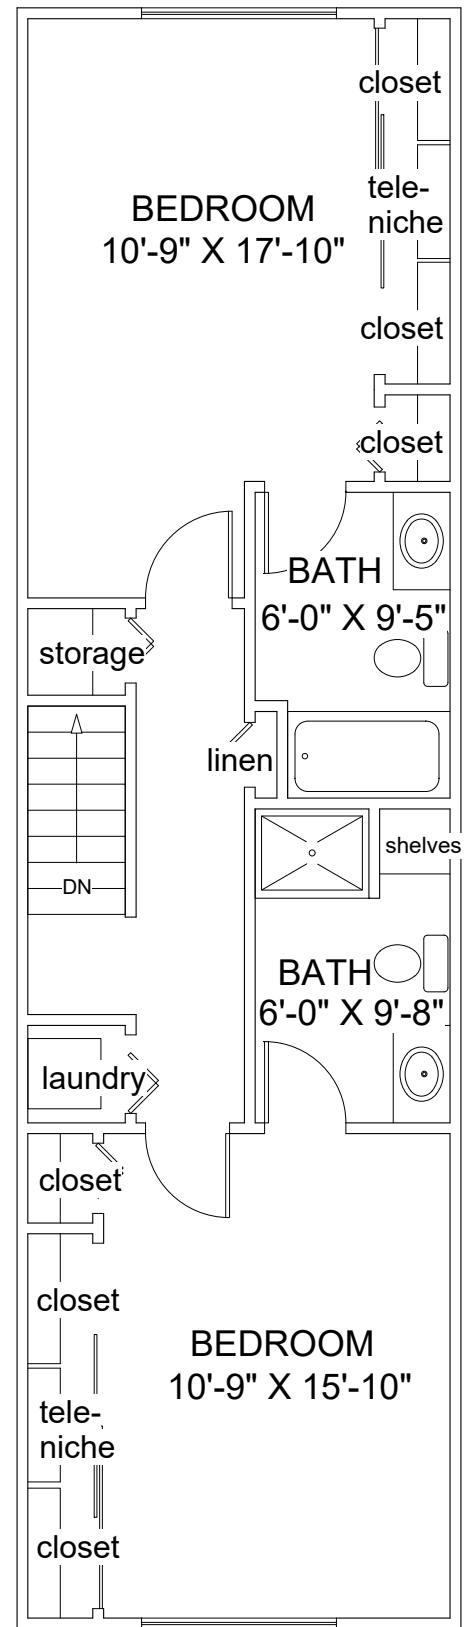

1st Floor

2nd Floor

3rd Floor

# Amber Landing Townhomes

2 Bedroom + Den + 2.5 Bath Townhome FENWAY

1,379 sq ft + 479 sq ft inside garage

# 1709,1717,1725,1733,1741