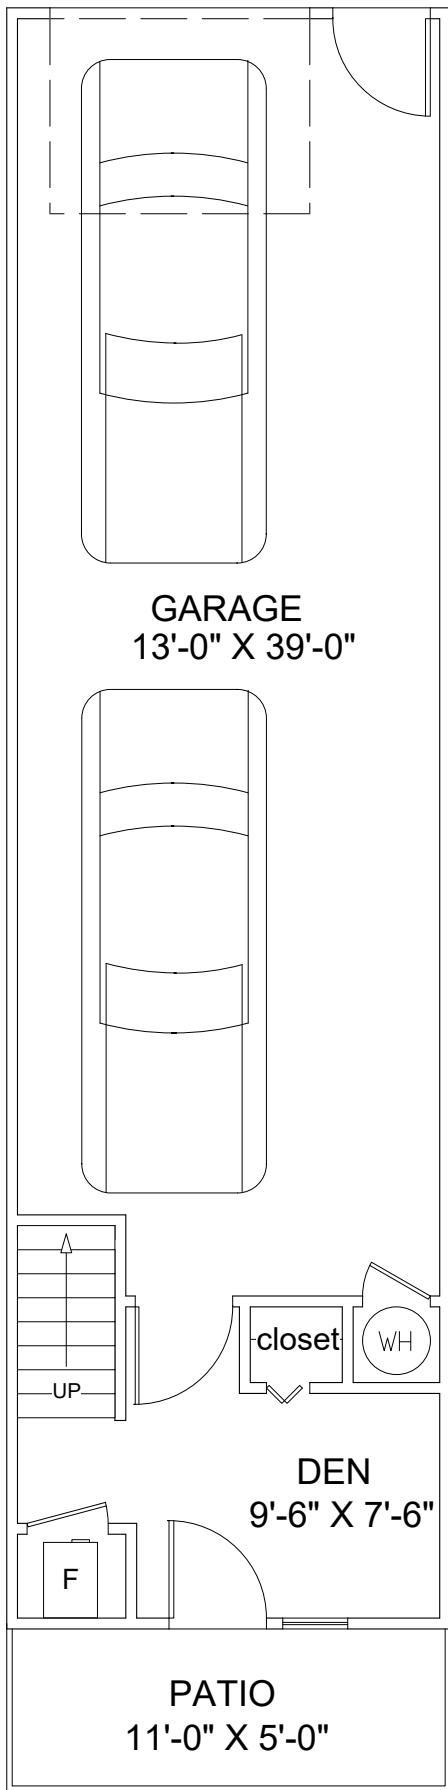

1st Floor

2nd Floor

3rd Floor

# Amber Landing Townhomes

2 Bedroom + Den + 2.5 Bath Townhome FENWAY

1,379 sq ft + 479 sq ft inside garage

# 1709,1717,1725,1733,1741