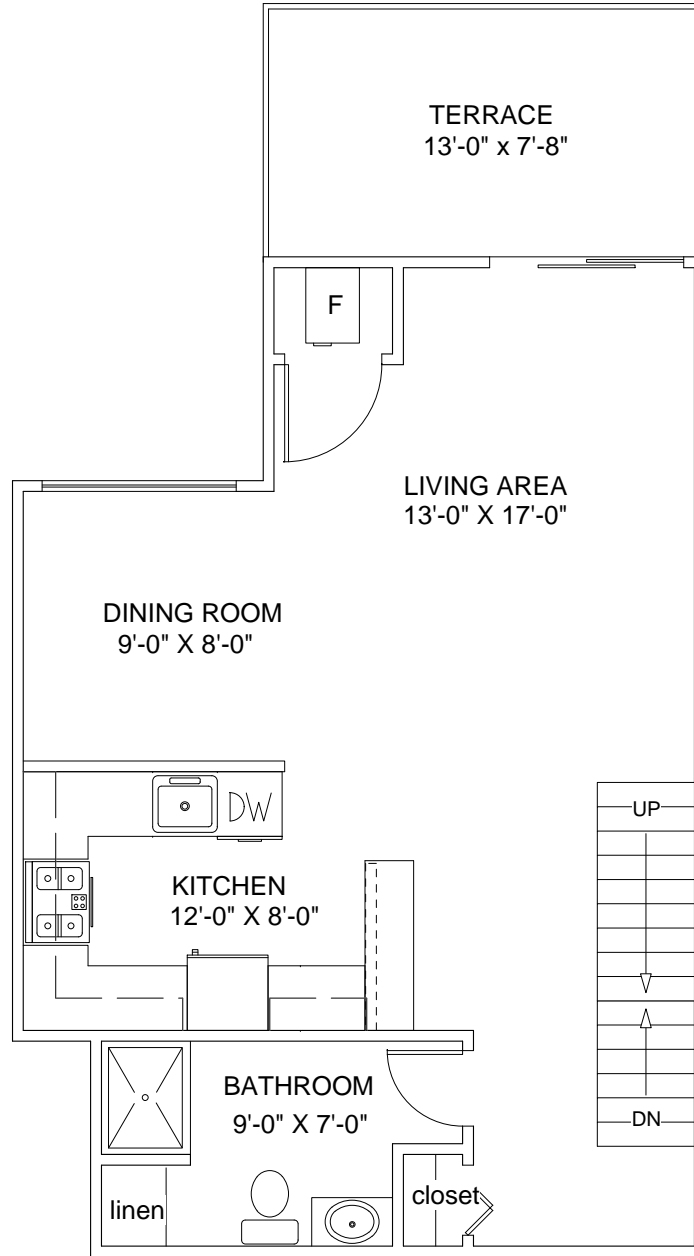

Entry level

Upper level

Loft level

Amber Corners Apartments and Lofts

Master Suite + Den + 2 Bath Loft Townhouse Terrace BROOKLINE

1,180 sq ft + 100 sq ft Terrace

320

N8