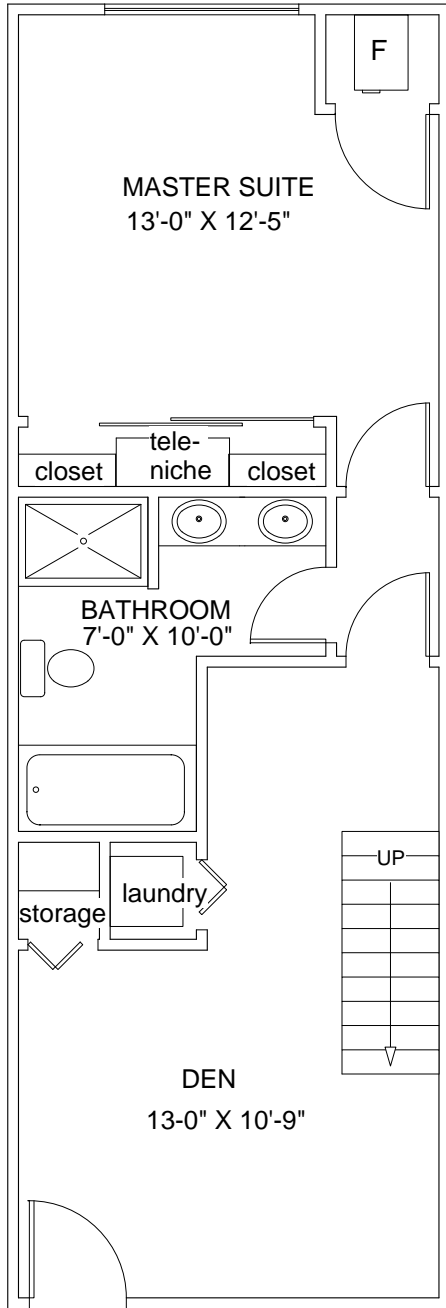

Entry level

Upper level

Loft level

Amber Corners Apartments and Lofts

Master Suite + Den + 2 Bath Loft Townhouse Terrace BROOKLINE

1,180 sq ft + 100 sq ft Terrace

320

N8