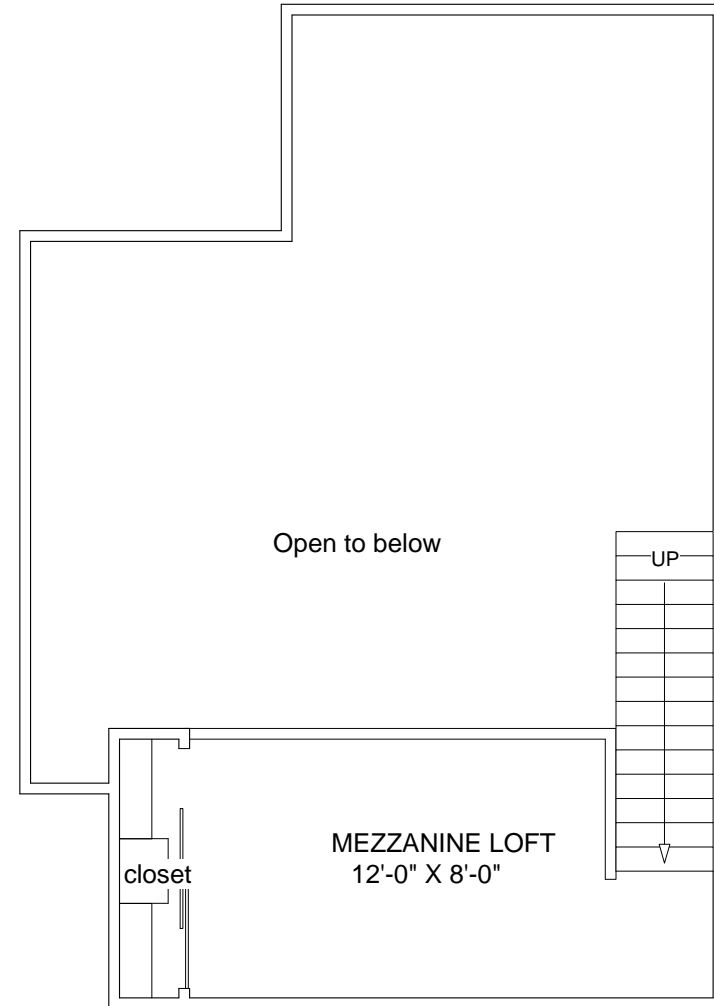

Entry level

Upper level

Loft level

Amber Corners Apartments and Lofts

Master Suite + Den + 2 Bath Loft Townhouse Terrace BROOKLINE

1,180 sq ft + 100 sq ft Terrace

320

N8