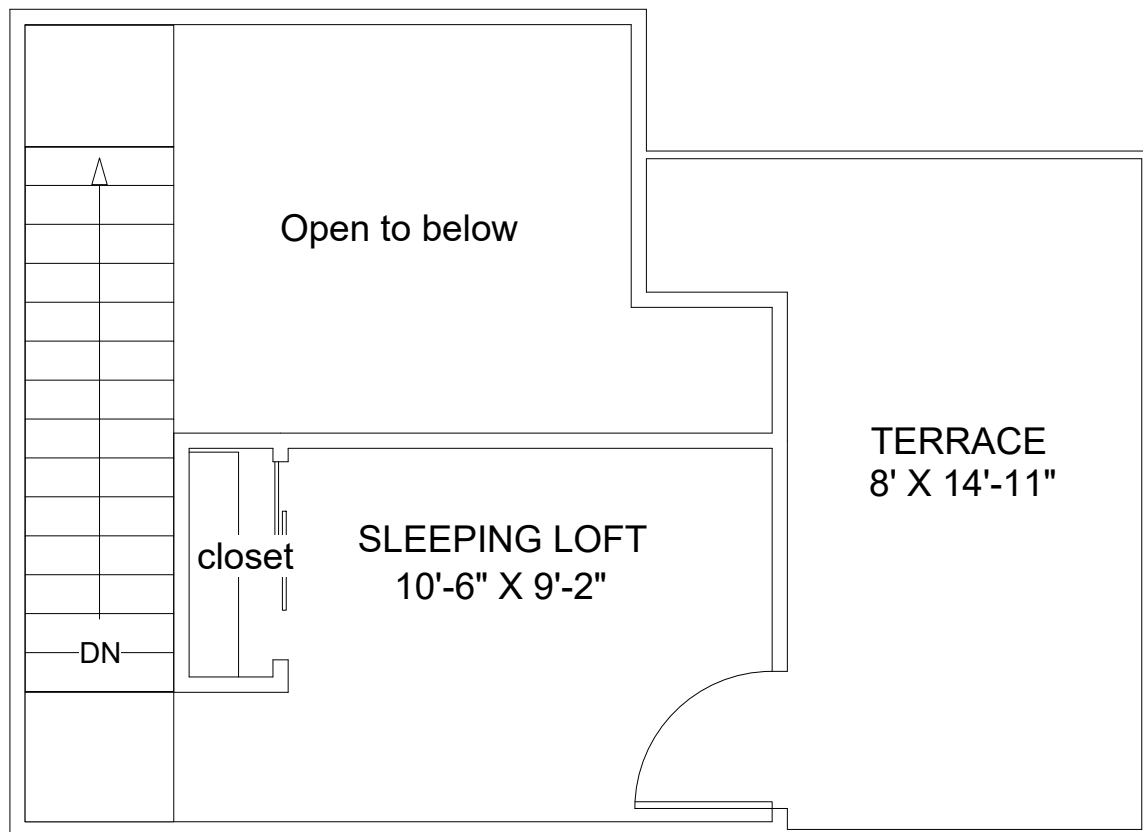

Loft Level

Entry Level

Amber Studios and Lofts
560 sq ft + 118 sq ft Terrace
0 Bedroom Studio Loft COVINGTON
1800 # 302

SL9
190601