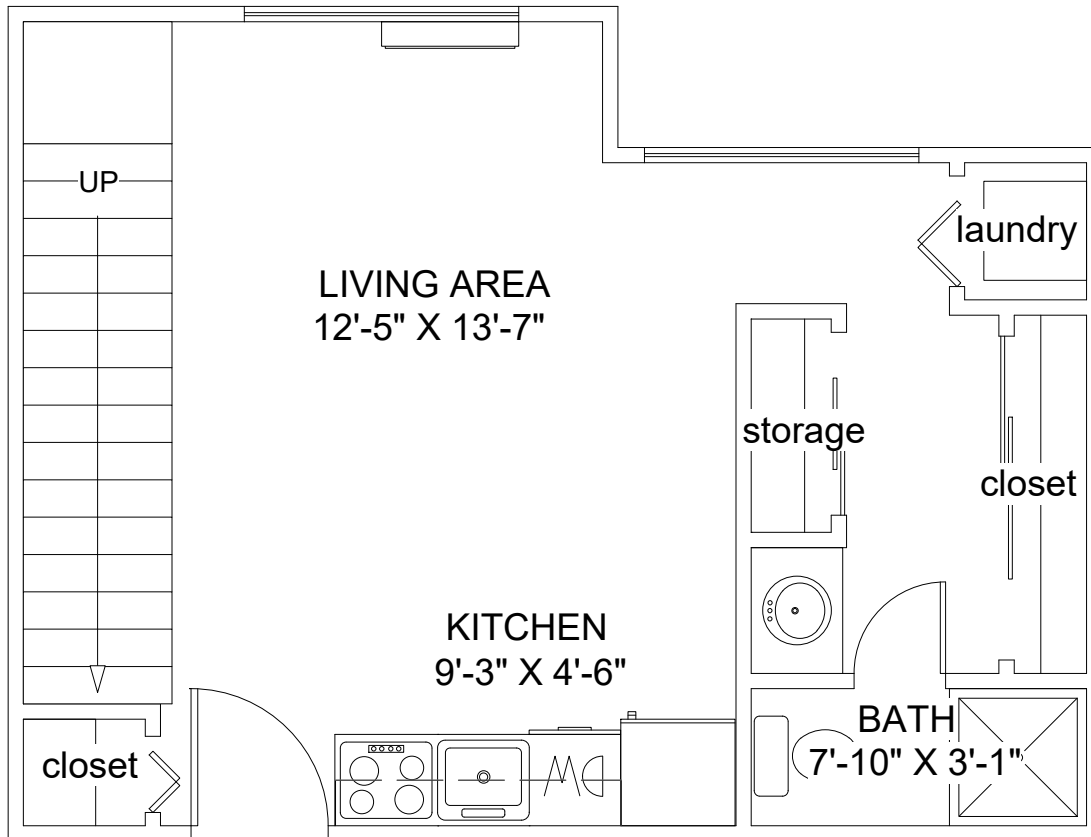

Loft Level

Entry Level

Amber Studios and Lofts
560 sq ft + 118 sq ft Terrace
0 Bedroom Studio Loft COVINGTON
1800 # 302

SL9
190601