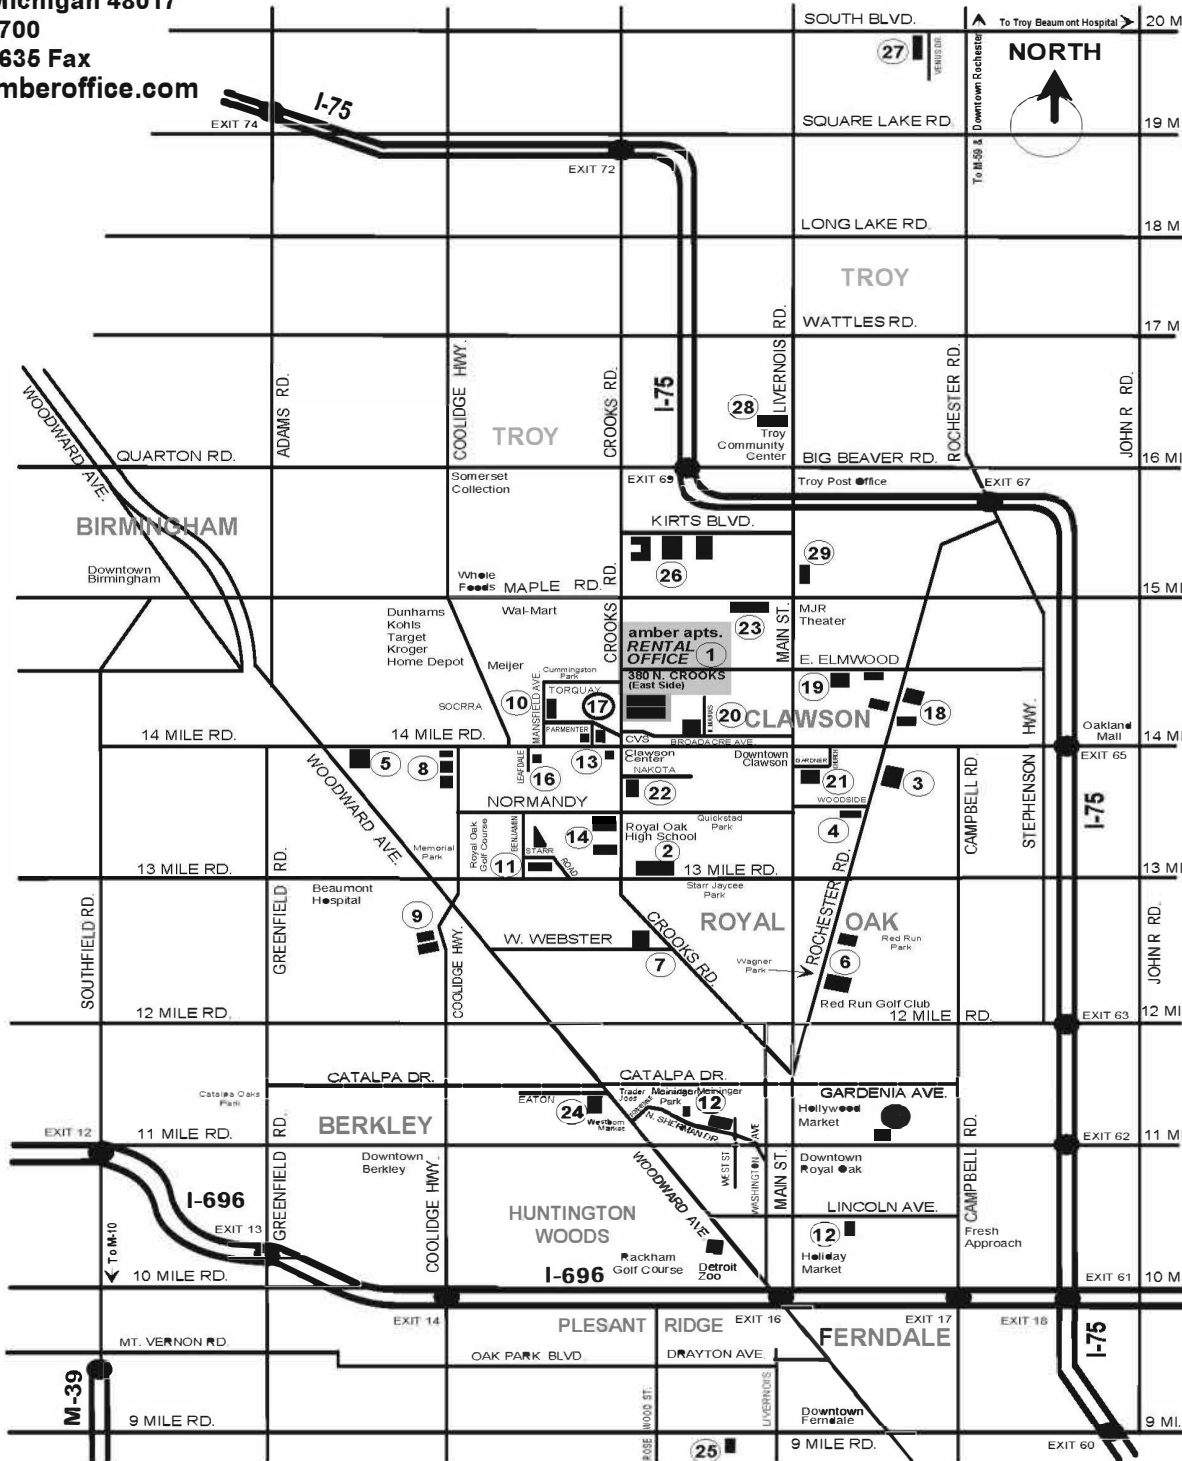

250308-323a

www.amberapt.com

- ① Rental Office (at amber's Timber Lodges)
- ② Amber Green Apartments\* \* CAT OK
- ③ Amber Grove Apartments \* # DOG OK
- ④ amber's Woodside Townhouses \*
- ⑤ Amber Townhouses \*  
Amber Townhomes \*
- ⑥ amber's Red Run Apartments \*#  
amber's Red Run North Apartments \*#  
amber's Red Run North Townhouses \*#
- ⑦ amber's Town-Dwellings \*
- ⑧ Amber Oak Apartments \*  
Amber Oak Townhomes \*#
- ⑨ Amber Court Apartments \*
- ⑩ amber's Mansfield Apartments \*
- ⑪ amber's Starr Apartments \*  
amber's Starr Townhomes \*#
- ⑫ Amber Crossing Townhomes and Lofts \*#  
Amber Crossing West Apartments \*  
Amber Crossing East Apartments \*
- ⑬ Amber Corners Apartments and Lofts \*#  
Amber Corners South Apartments \*  
Amber Corners West Apartments \*
- ⑭ Amber Landing Townhouses and Lofts \*#  
Amber Landing Townhomes \*#  
Amber Landing Studios and Lofts \*#
- ⑮ Amber on 11 Studios and Lofts \*#
- ⑯ amber's Leafdale Apartments \*
- ⑰ **RENTAL OFFICE** → amber's Timber Lodges \*#  
amber's Timber Lodges-south \*#
- ⑱ Amber House Apartments \*  
Amber House Townhomes \*  
Amber Houselets \*  
Amber House South Apartments \*  
Amber House West Apartments  
Amber House West Townhomes \*  
Amber Houselets West \*
- ⑲ Amber Elm Apartments \*  
Amber Elm Townhomes \*  
Amber Elm Townhomes \*  
Amber Elm East Apartments  
Amber Elm East Townhouses
- ⑳ amber's Broadacre Apartments \* # DOG OK
- ㉑ Amber Abodements \*#
- ㉒ Amber Square Townhomes \*
- ㉓ amber's Maple Apartments \*
- ㉔ amber's Woodfire Lodges \*#
- ㉕ Amber on Nine Apartments \*
- ㉖ Amber Creek Apartments \*  
Amber Creek East Apartments \*#  
Amber Creek Village Apartments \*
- ㉗ Amberwood Townhomes \*#
- ㉘ Amber Town Center Townhomes and Lofts \*#
- ㉙ Amber Studios and Lofts \*#