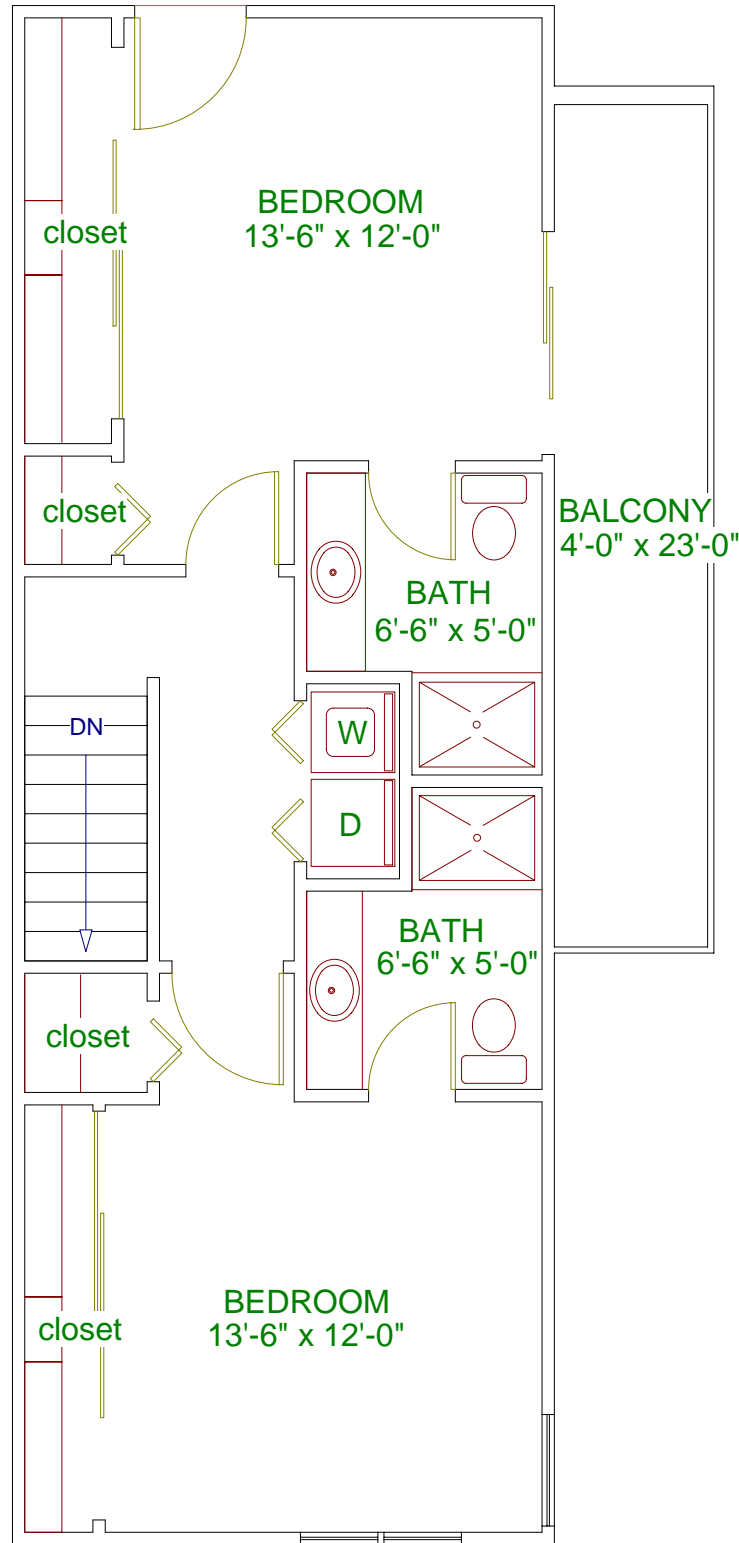

1st Floor

2nd Floor

Amber Abodements

2 Bedroom + 2 1/2 Bath MAISONETTE
 1050 sq ft
 # 116, 136

U7a

070818