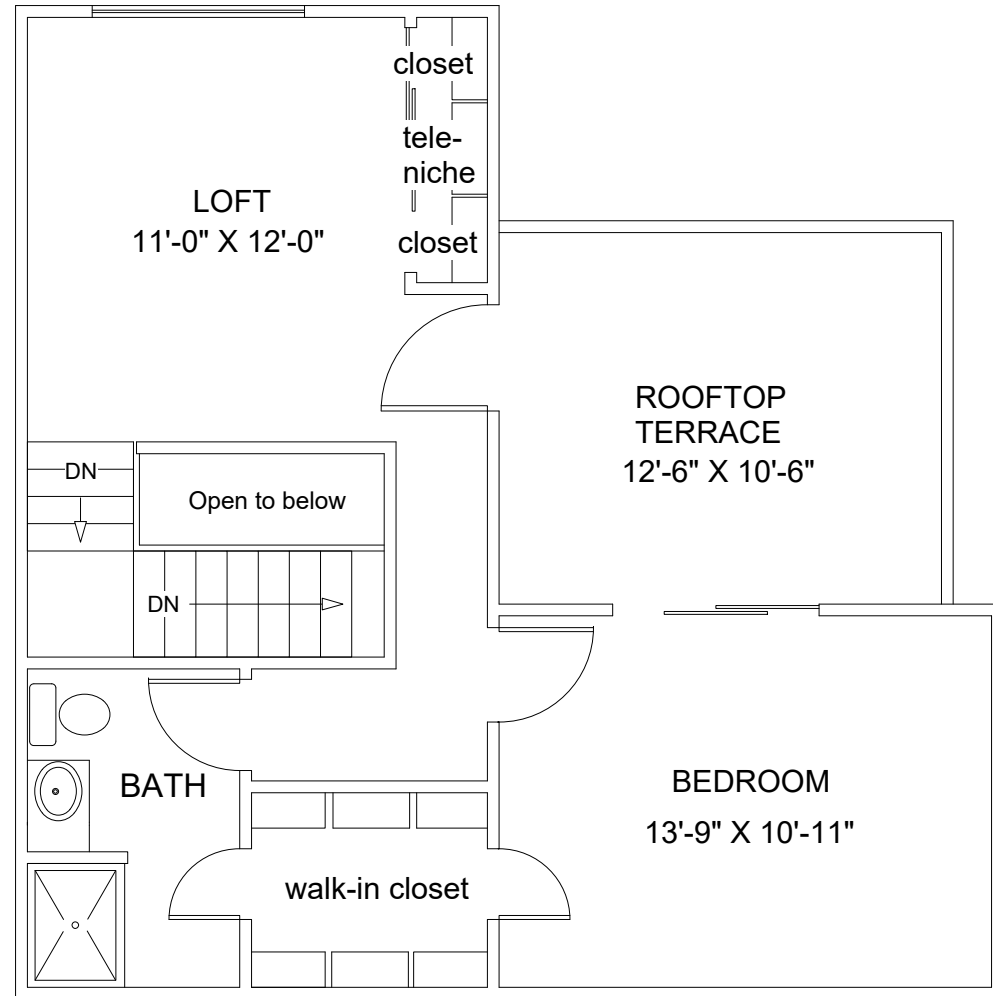

Entry Level

Loft Level

Amber Town Center Townhomes and Lofts

1 Bedroom + Loft + 2 Bath Loft Terrace CLINTON

1,019 sq ft + 132 sq ft Terrace

401,402*,403,404,406,408,412,413,418,420,423*

(* = corner terrace)

TC2

230125