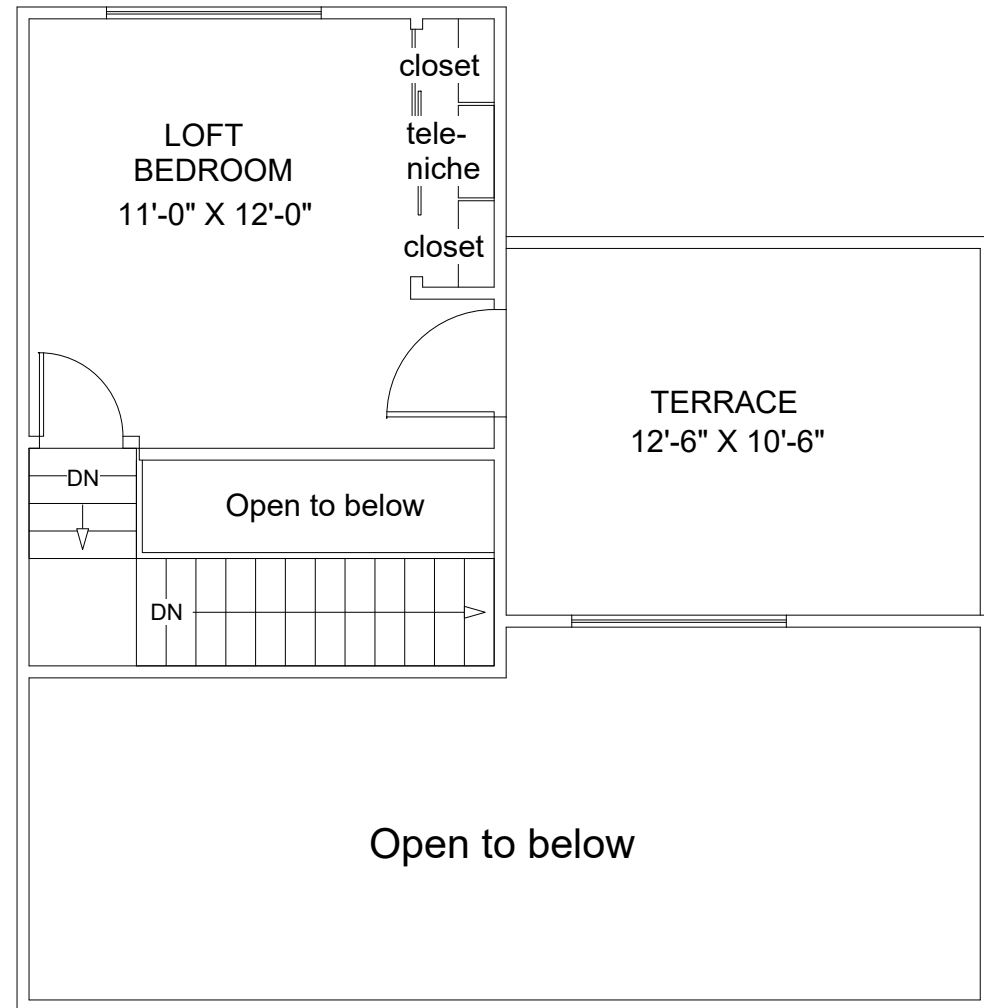

Entry Level

Loft Level

Amber Town Center Townhomes and Lofts

1 Bedroom Loft + 1 Bath Loft Terrace HAMLIN

739 sq ft + 132 sq ft Terrace

404,405,407,408,409,410,412,414

415,416,417,419,420,421,422,423*

(* = corner terrace)