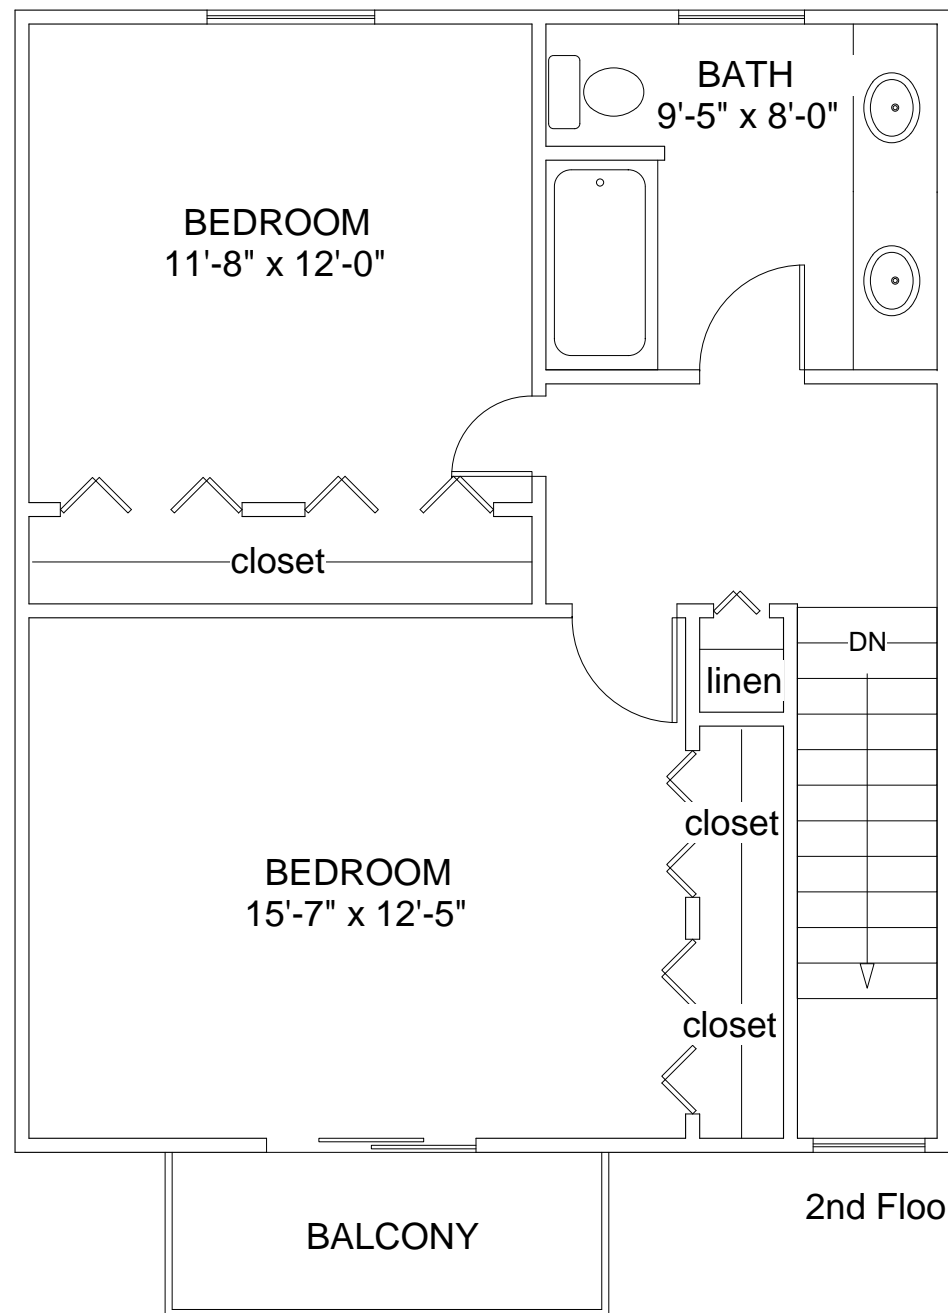

1st Floor

2nd Floor

amber's Starr Townhouses

2 Bedroom TOWNHOUSE

1158 sq ft (Plus basement with laundry area not shown)

2402,2404,2406,2408,2410,2412

P8