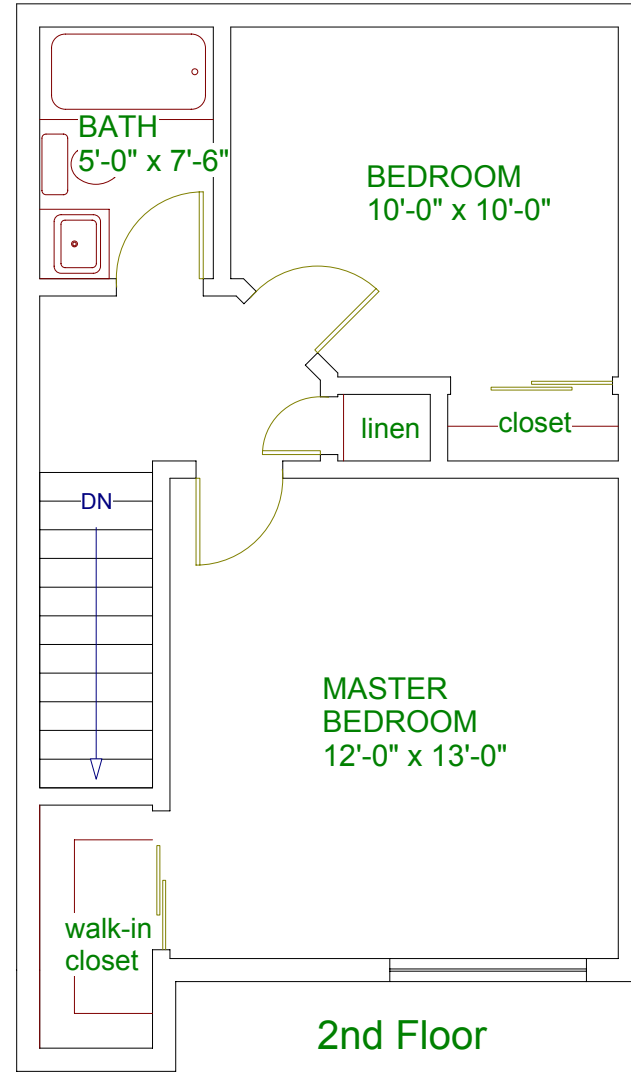

1st Floor

2nd Floor

amber Townhouses
2 Bedroom TOWNHOUSE
 832 sq ft (Plus full basement not shown)
 #4119, 4121, 4123, 4125, 4127, 4129

A1