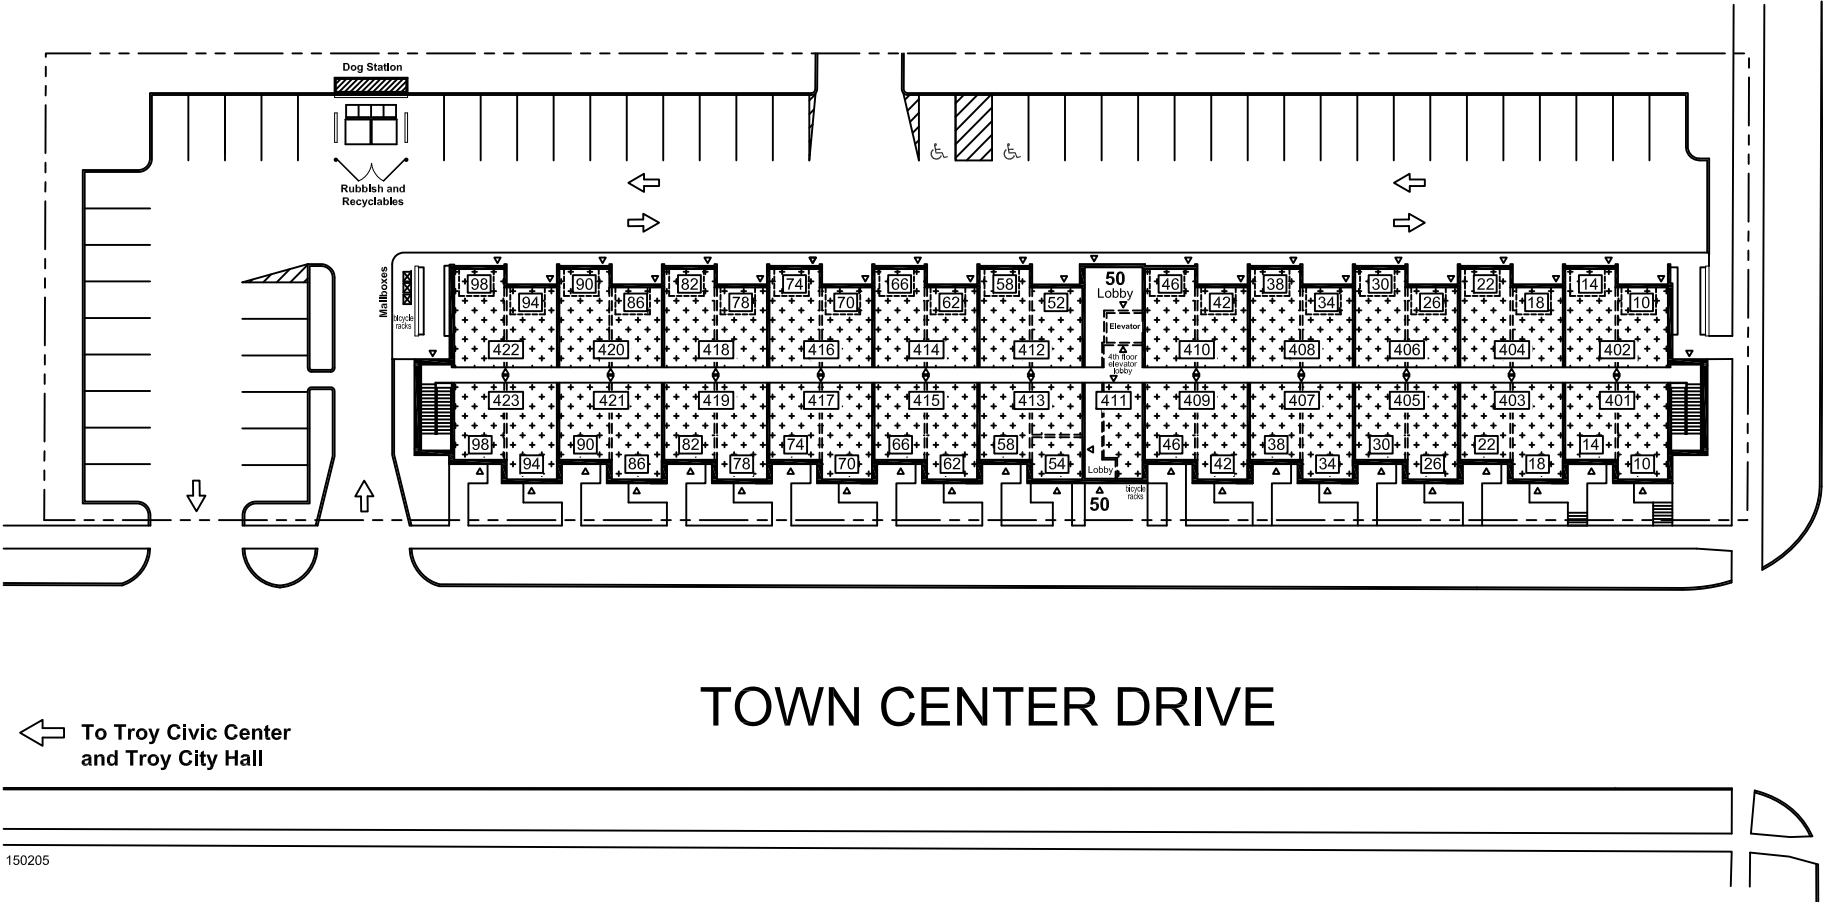

Amber Town Center

Townhomes and Lofts

10 - 98 Town Center Dr.

Troy, MI 48084

LIVERNOIS ROAD

↑ To Wattles Rd. (17 Mile Rd.)

↓ To Big Beaver Rd. (16 Mile Rd.)