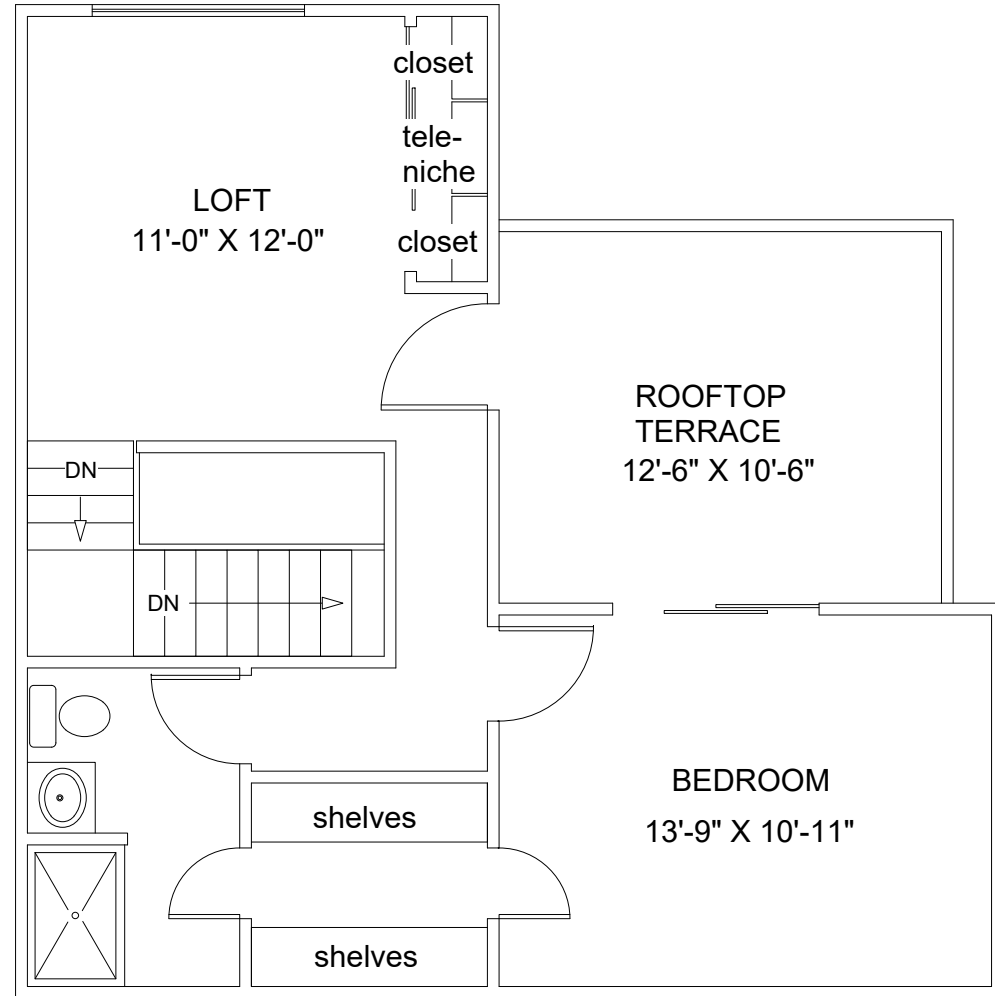

Entry Level

Loft Level

# Amber Town Center Townhomes and Lofts

1 Bedroom + 2 Bath Loft Terrace CLINTON

1,019 sq ft + 132 sq ft Terrace

#418