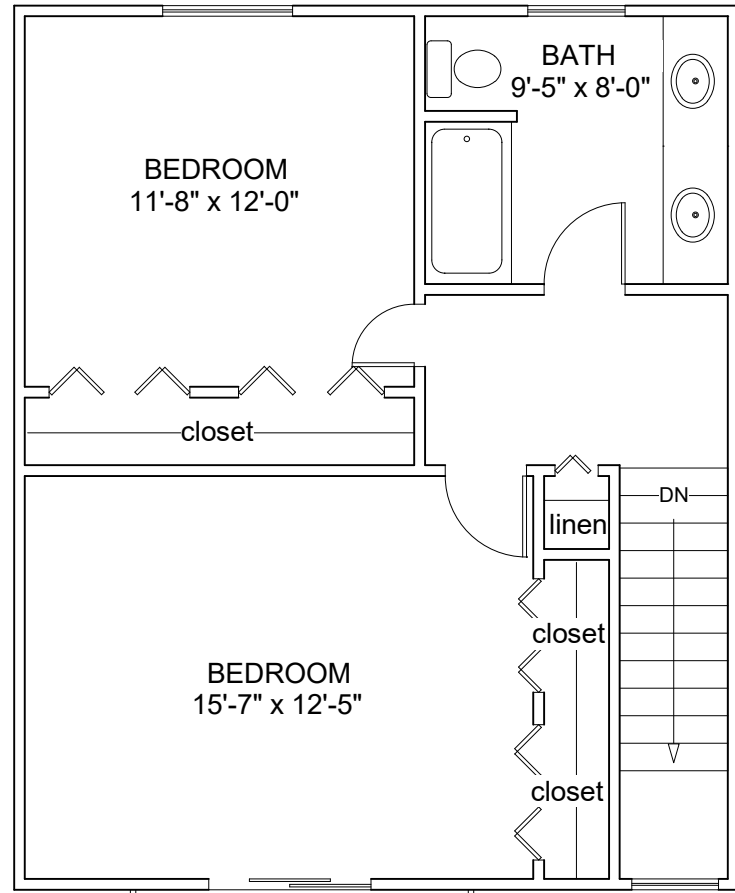

1st Floor

2nd Floor

BALCONY

# amber's Starr Townhouses

2 Bedroom TOWNHOUSE

1145 sq ft (Plus basement with laundry area not shown)