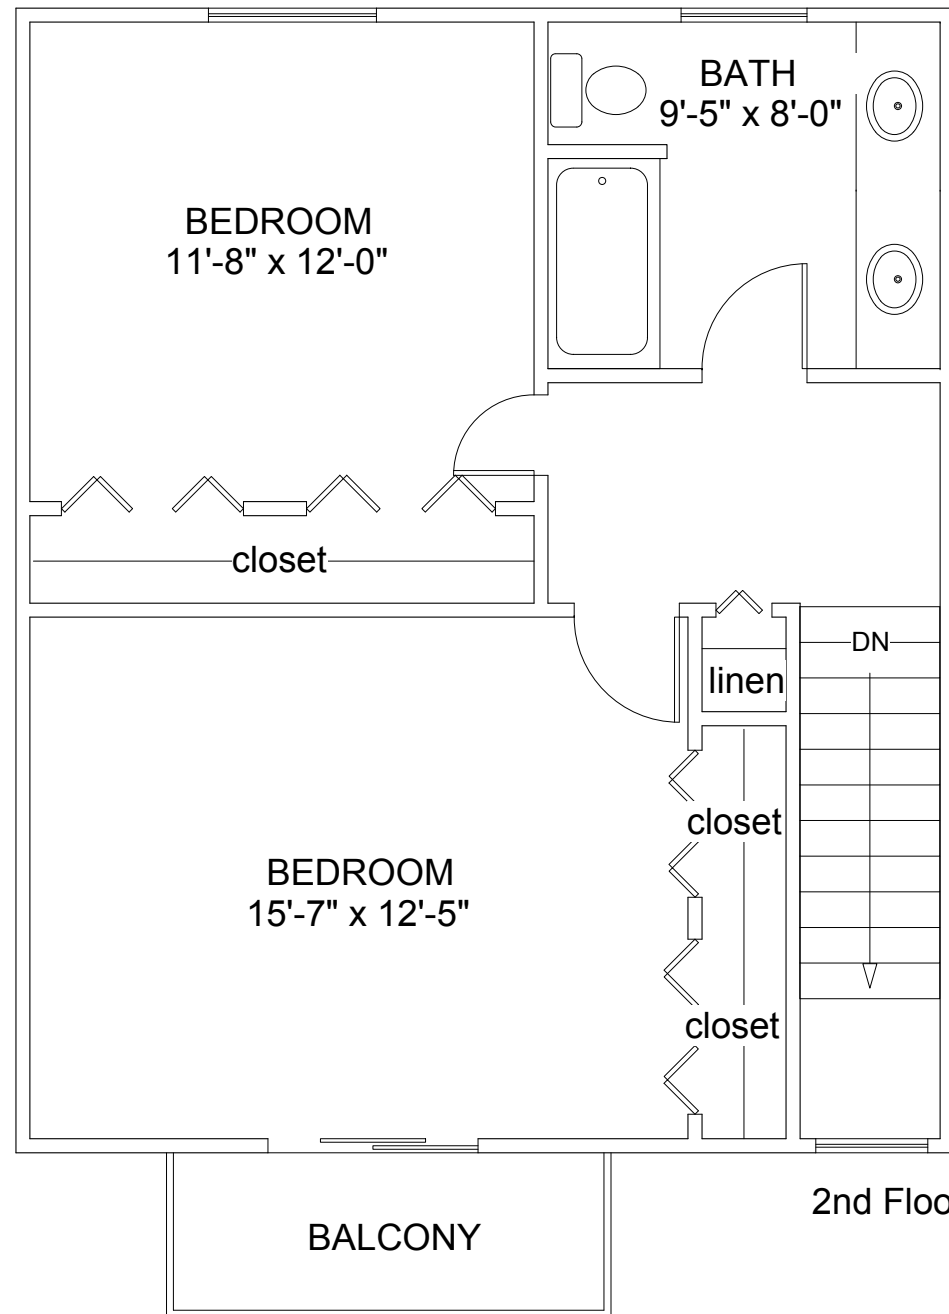

1st Floor

2nd Floor

amber's Starr Townhouses

2 Bedroom TOWNHOUSE

1145 sq ft (Plus basement with laundry area not shown)

3521,3523,3525,3527,3529,3531,3533,3535,3537,3539

P7

150311