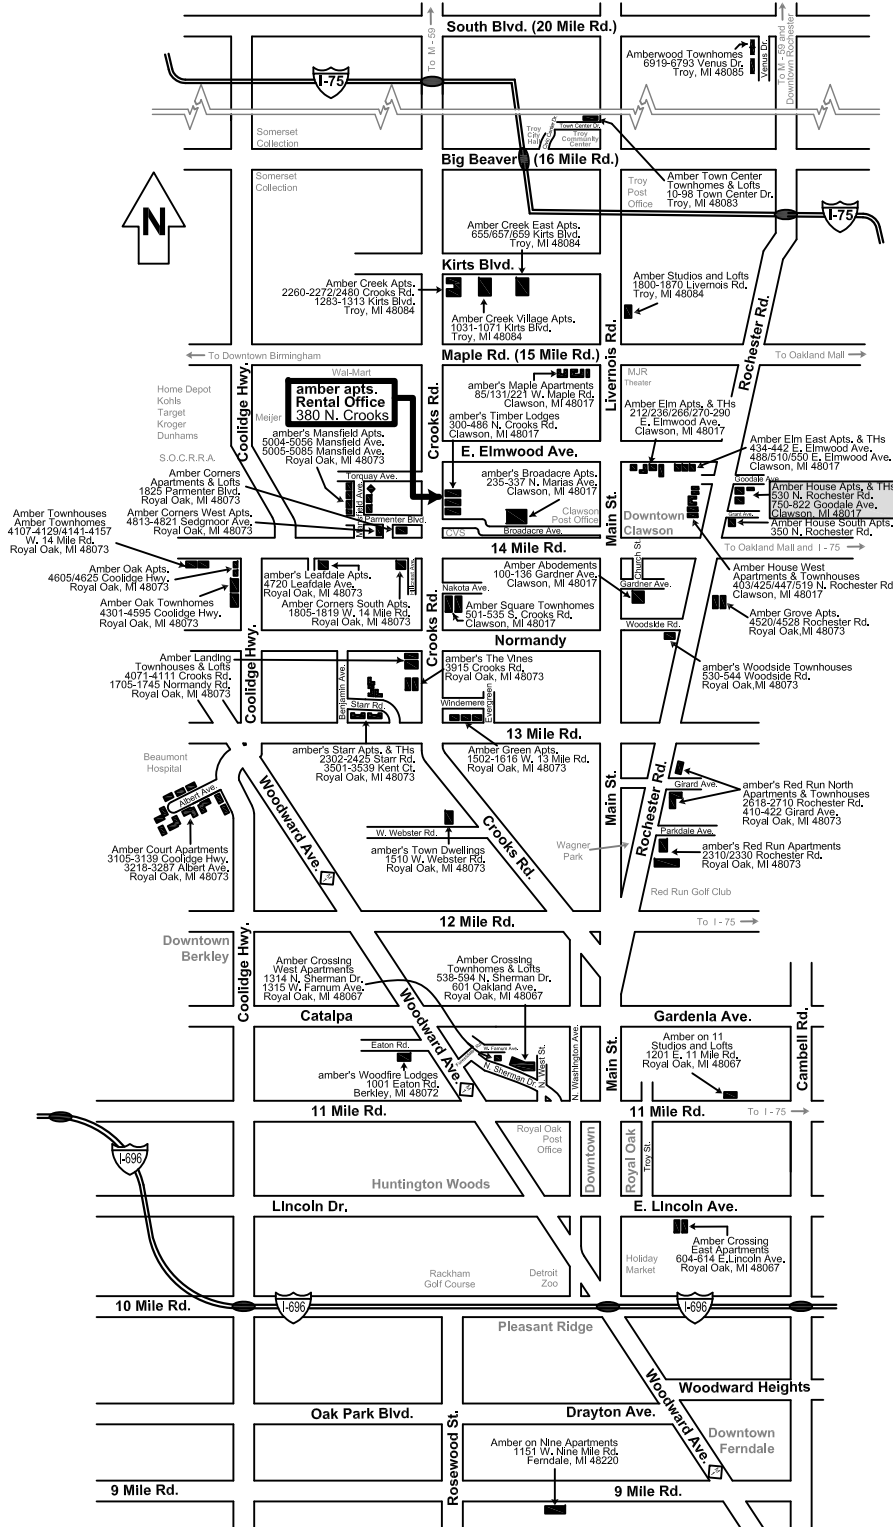

## Amber House Apartments and Townhomes

530 N. Rochester Rd.  
750-782 & 800-822 Goodale Ave.  
Clawson, MI 48017

- a. **Amber House Apartments and Townhomes** -- two 3-story brick buildings on the east side of N. Rochester Rd., at Goodale Ave., 2 blocks north of 14 Mile Rd., Clawson.
  - b. There are ten *Illinois* style 2 bedroom *apartments* (approximately 900 square feet in area on the 1st, 2nd or 3rd floor level) and two *Indiana* style 1 bedroom *apartments* (approximately 700 square feet in area on the 1st floor level). Rent includes hot and cold water, storage locker, kitchen appliances, dishwasher, vertical blinds, and off-street parking. All of the *apartments* include oak floors and/or carpeting, central air conditioner, ceramic-tiled bathroom and kitchen, and large closets. The 2-bedroom apartments include a carport. Coin-operated laundry machines are located on the 1st floor. Ask about our gas bill / heat guarantee. Cable T.V. available.
- c. Each of the nine three-story *Carolina* style 2 bedroom + 2 bath *townhomes* has front and rear private entries, inside garage and balcony, approximately 1,135 square feet in area (*plus* 255 sq ft garage).
- d. The *townhomes* include cold water, kitchen appliances, microwave, dishwasher, central air conditioner, vertical blinds, oak floors (2nd floor) and carpeting (3rd floor), a laundry room with full-size washer and gas dryer, timber beams (mid level), and cathedral ceilings (upper level). Ask about our gas bill / heat guarantee. Cable T.V. available.
- e. Each of the five 1 bedroom *Houselets* are one level, with 1st floor private entry and approximately 456 square feet. Rent includes heat, hot and cold water, kitchen appliances, microwave, dishwasher, vertical blinds and off-street parking. All have hardwood floors, air conditioner, and ceramic-tiled kitchen, dining area and bath. There are coin-operated laundry machines on the 1st floor. Cable T.V. available.
- f. Cat OK. Dogs are not permitted.
- g. **Amber House Apartments and Townhomes** are near Somerset Collection, Troy Offices and I-75.