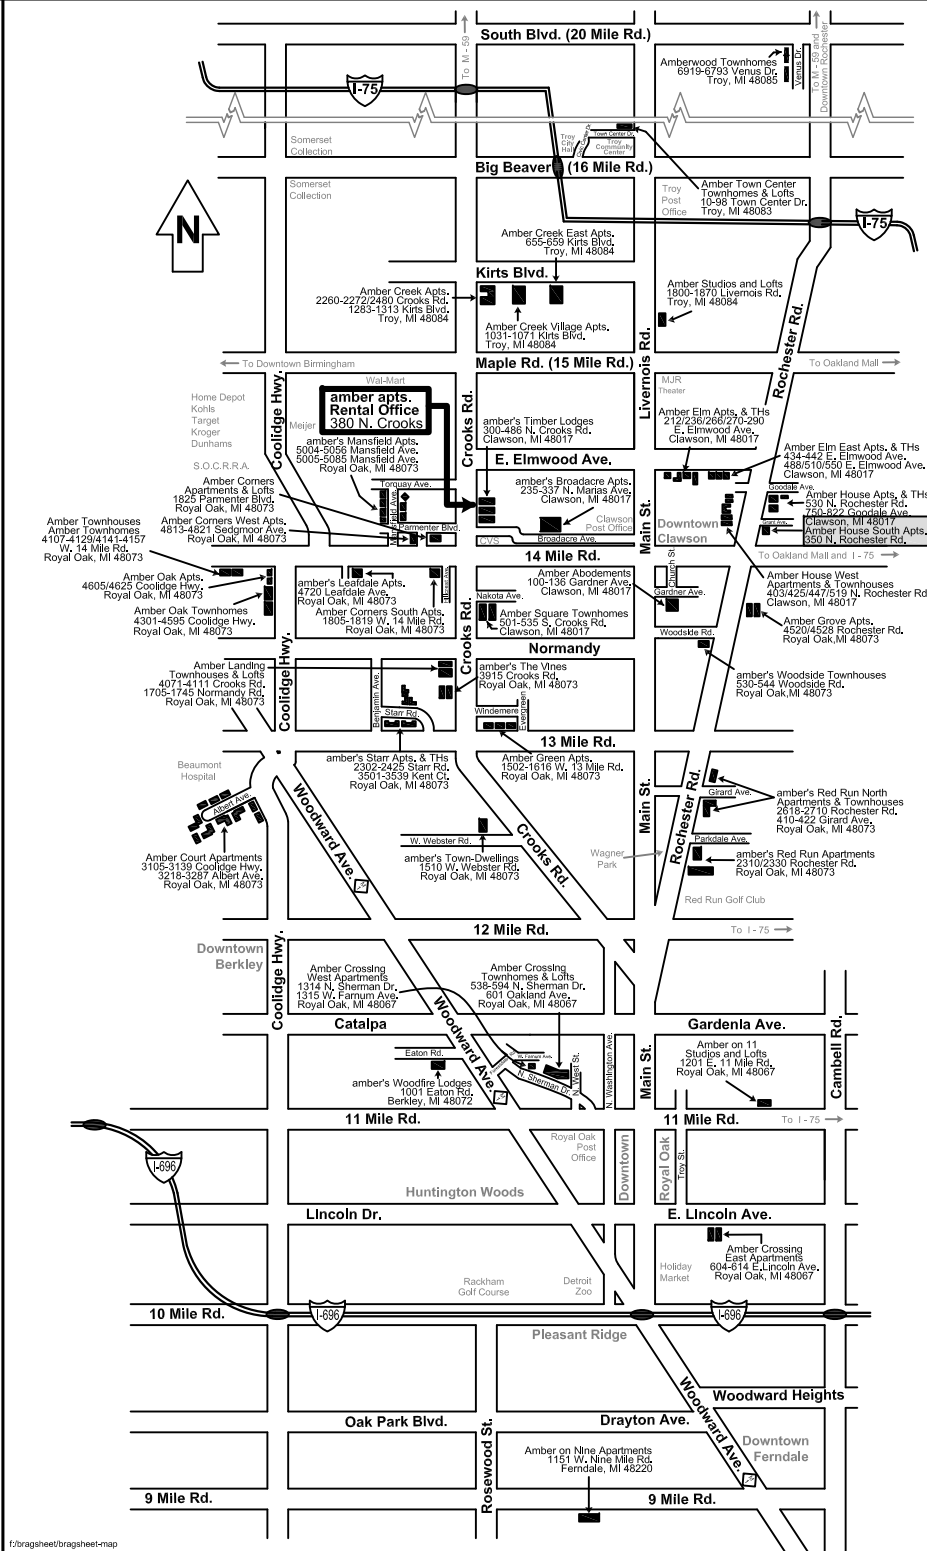

# Amber House South Apartments

18d

## Amber House South Apartments

350 N. Rochester Rd.  
Clawson, MI 48017

- a. **Amber House South Apartments** -- a 2-story brick building on N. Rochester Rd., 2 blocks north of 14 Mile Rd., Clawson.
- b. Each of the 7 **Grant** style 1 bedroom units is on the 1st or 2nd floor level.
- c. The **Lee** style 1 bedroom unit is on the 1st floor level.
- d. Rent includes cold water, kitchen appliances, microwave, dishwasher, central air conditioner, in-unit washer/dryer, hardwood floors, vertical blinds, private patio or balcony. Cable T.V. available.
- e. Cat OK. Dogs are not permitted.
- f. **Amber House South Apartments** are near Troy; also close to schools, parks, offices, the Somerset Collection and I-75.

(See site plan on reverse)