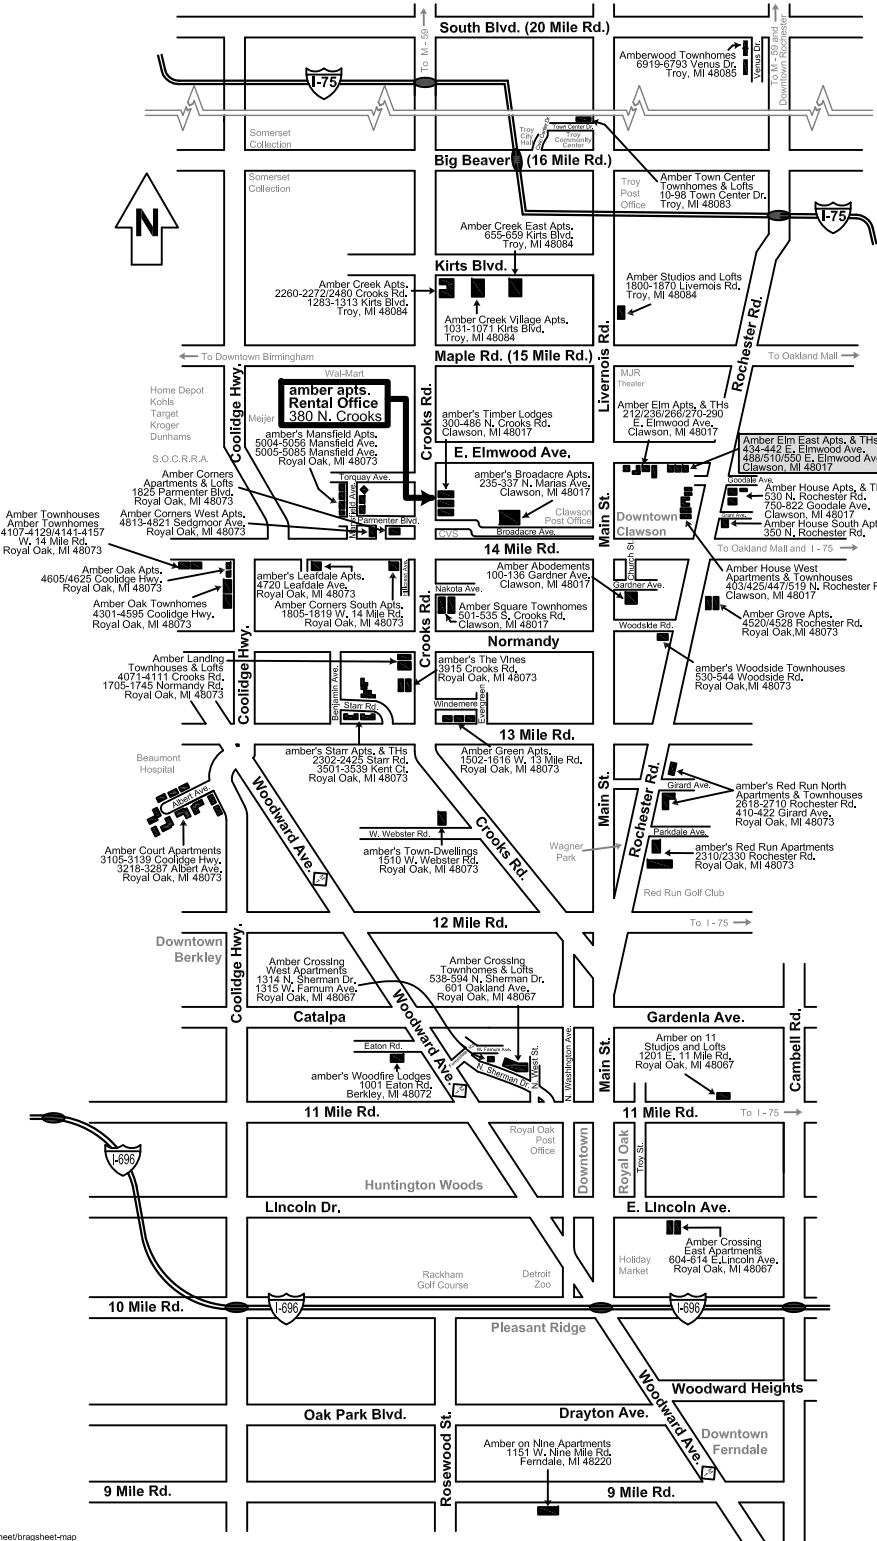

# 19 Amber Elm East Apts. & Townhouses

## Amber Elm East Apartments and Townhouses

434 - 442 E. Elmwood Ave.  
 488 / 510 / 550 E. Elmwood Ave.  
 Clawson, MI 48017

- a. **Amber Elm East Apartments and Townhouses** – three 2½-story brick buildings and one 2-story brick building, on E. Elmwood Ave., west of Rochester Rd. and north of 14 Mile Rd., Clawson.
- b. Each of the twenty **Huron** style 1 bedroom units is on the 2nd or 3rd floor level, with hallway entry.
- c. Each of the four **Erie** style 1 bedroom units is on the 1st floor level, with hallway entry.
- d. Rent for the **Erie** and **Huron** styles includes heat, hot and cold water, kitchen appliances, dishwasher, air conditioner, carpeting and vertical blinds.
- e. Each of the sixteen **Elm** style 1 bedroom units is on the 1st, 2nd or 3rd floor level, with hallway entry.
- f. The **Birch** style 1 bedroom unit is on the 1st floor level, with hallway entry.
- g. Each of the two **Hickory** style 2 bedroom units is on the 2nd or 3rd floor level, with hallway entry.
- h. Rent for the **Birch**, **Elm** and **Hickory** styles includes cold water, kitchen appliances, microwave, dishwasher, central air conditioner, hardwood floors and vertical blinds.
- i. Each of the five **Dakota** style 2 bedroom townhouses is on 2 floors, with private front and rear entries.
- j. Rent for the **Dakota** style includes cold water, kitchen appliances, microwave, dishwasher, air conditioners, in-unit washer and dryer, hardwood floors and vertical blinds. Electric Heat Bill Guarantee.
- k. Coin-operated laundry machines are located in buildings 488, 510, and 550 E. Elmwood.
- l. Dogs and cats are not permitted, but cat OK in **Dakota** style units.
- m. Cable T.V. available
- n. **Amber Elm East Apartments and Townhouses** are adjacent to Troy; also close to schools, parks, nearby offices, Somerset Collection and I-75.

(See site plan on reverse)