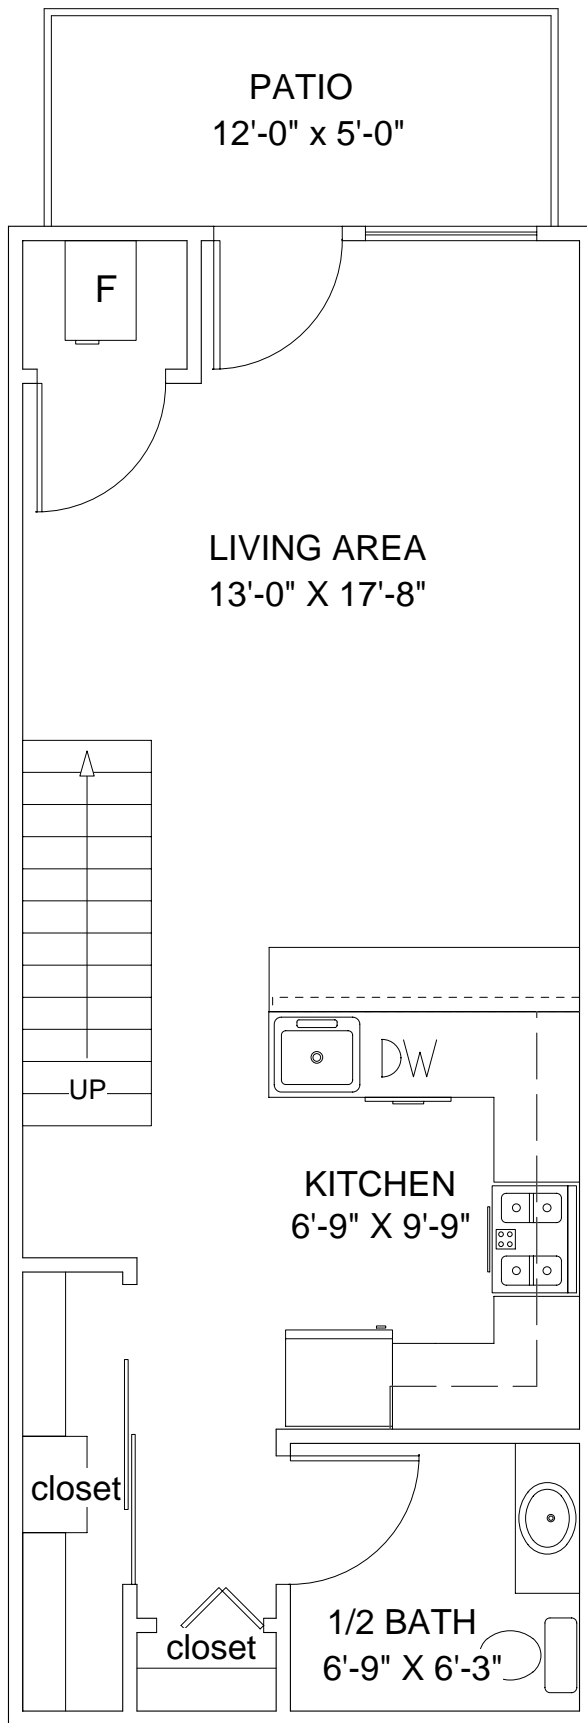

1st Floor

2nd Floor

Amber Corners Apartments and Lofts

2 Bedroom Maisonette MILTON

894 sq ft

118, 120

N5