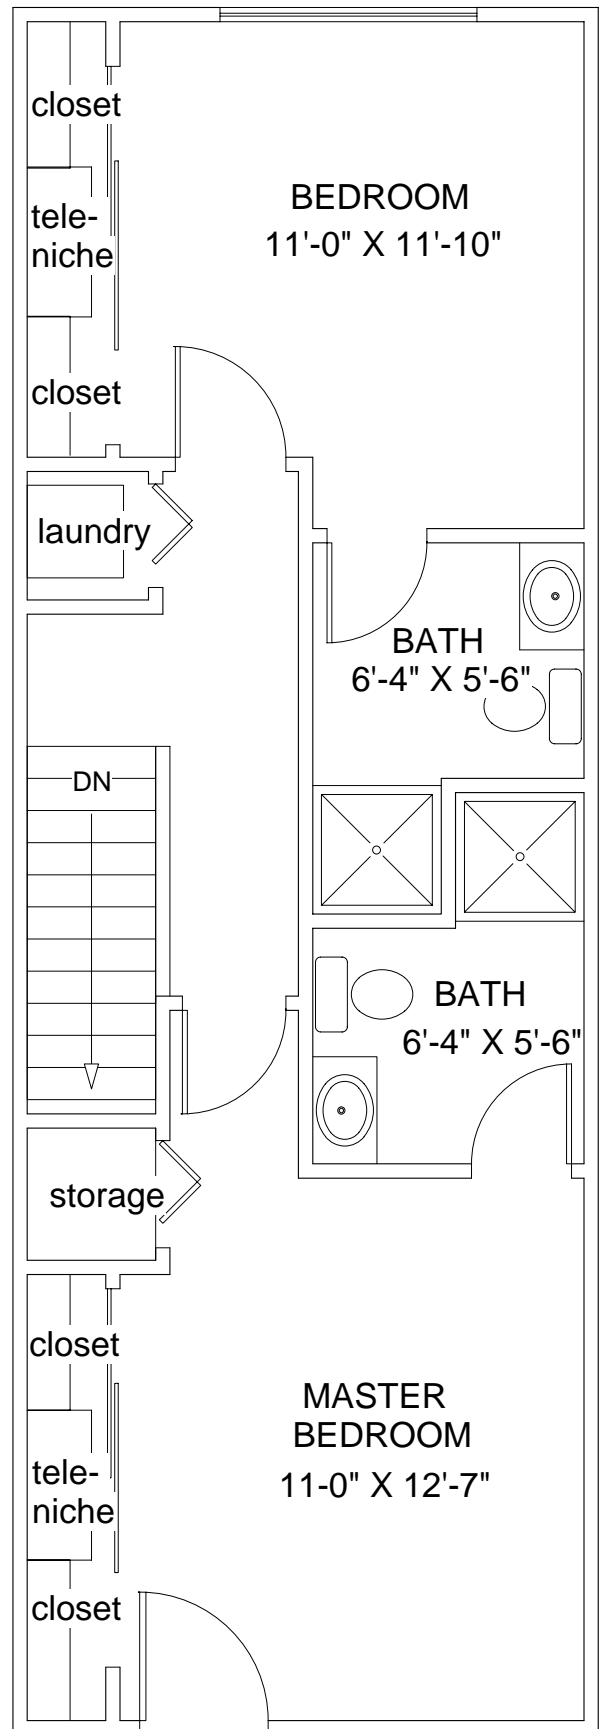

1st Floor

2nd Floor

Amber Corners Apartments and Lofts

2 Bedroom Maisonette MILTON

894 sq ft

118, 120

N5