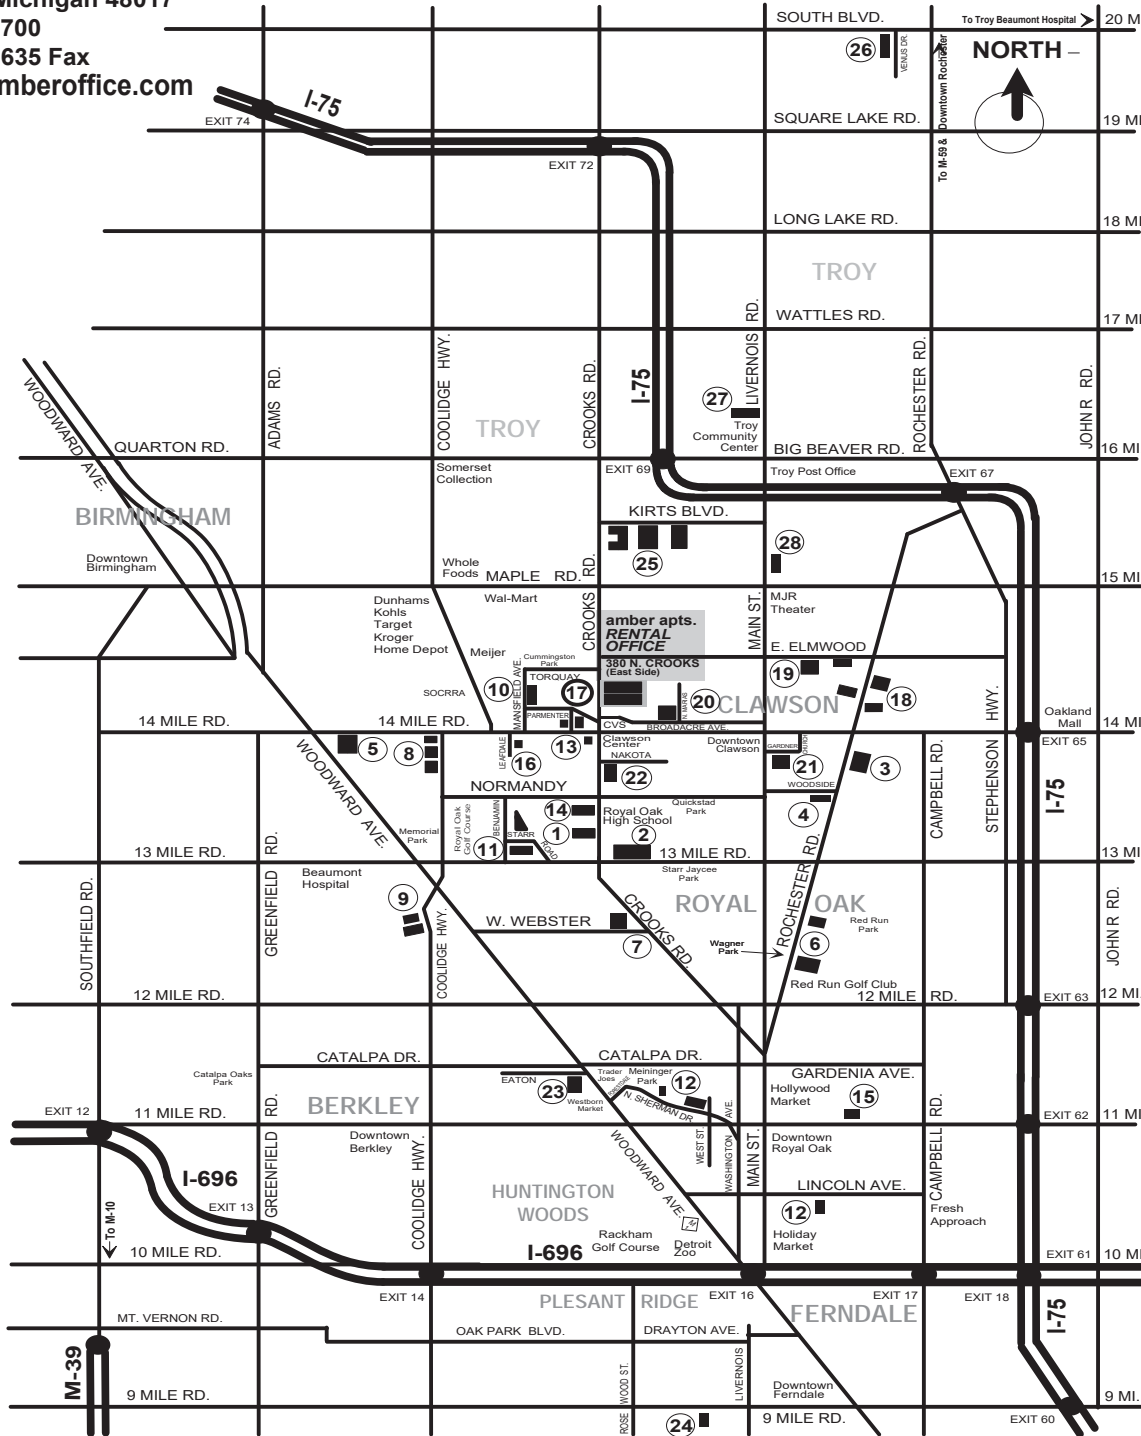

amber properties company
380 N. Crooks Rd. (N. of 14 Mile)
Clawson, Michigan 48017
(248) 280-1700
(248) 280-1635 Fax
amber@amberoffice.com

location map of
amber apartments

property locations

170110-323a

www.amberapt.com

- ① amber's The Vines *#
- ② Amber Green Apartments * # CAT OK
- ③ Amber Grove Apartments * # DOG OK
- ④ amber's Woodside Townhouses *
- ⑤ Amber Townhouses *
  Amber Townhomes *
- ⑥ amber's Red Run Apartments *#
  amber's Red Run North Apartments *#
  amber's Red Run North Townhouses *#
- ⑦ amber's Town-Dwellings *
- ⑧ Amber Oak Apartments *
  Amber Oak Townhomes *#
- ⑨ Amber Court Apartments *
- ⑩ amber's Mansfield Apartments *
- ⑪ amber's Starr Apartments *
  amber's Starr Townhouses *#
- ⑫ Amber Crossing Townhomes and Lofts *#
  Amber Crossing West Apartments *
  Amber Crossing East Apartments *
- ⑬ Amber Corners Apartments and Lofts *#
  Amber Corners South Apartments *
  Amber Corners West Apartments *
- ⑭ Amber Landing Townhouses and Lofts *#
  Amber Landing Townhomes *#
- ⑮ Amber on 11 Studios and Lofts *#
- ⑯ amber's Leafdale Apartments *
- ⑰ amber's Timber Lodges *#
  amber's Timber Lodges-south *#
- ⑱ Amber House Apartments *
  Amber House Townhomes *
  Amber Houselets *
  Amber House South Apartments *
  Amber House West Apartments
  Amber House West Townhouses *
  Amber Houselet West *
- ⑲ Amber Elm Apartments *
  Amber Elm Townhouses *
  Amber Elm Townhomes *
  Amber Elm East Apartments
  Amber Elm East Townhouses
- ⑳ amber's Broadacre Apartments *
- ㉑ Amber Abodements *#
- ㉒ Amber Square Townhomes *
- ㉓ amber's Woodfire Lodges *#
- ㉔ Amber on Nine Apartments *
- ㉕ Amber Creek Apartments *
  Amber Creek East Apartments *#
  Amber Creek Village Apartments *
- ㉖ Amberwood Townhomes *#
- ㉗ Amber Town Center Townhomes and Lofts *#
- ㉘ Amber Studios and Lofts *#

Under Development
2017 Occupancy
Under Development
2017 Occupancy

**RENTAL
OFFICE**