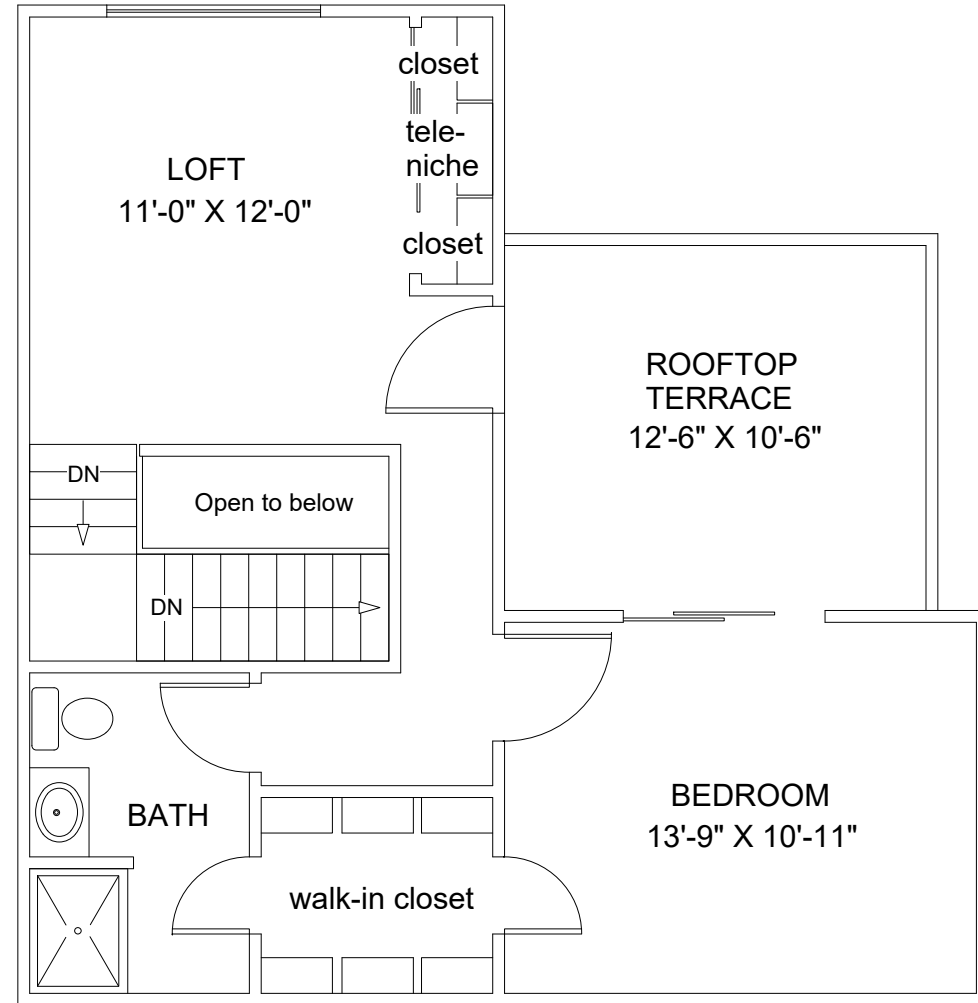

Entry Level

Loft Level

Amber Town Center Townhomes and Lofts

1 Bedroom + Loft + 2 Bath Loft Terrace CLINTON

1,019 sq ft + 132 sq ft Terrace

#401,402*,403,404,406,408,412,413,414,416,417,418,420,423*

(* = corner terrace)

TC2

230901