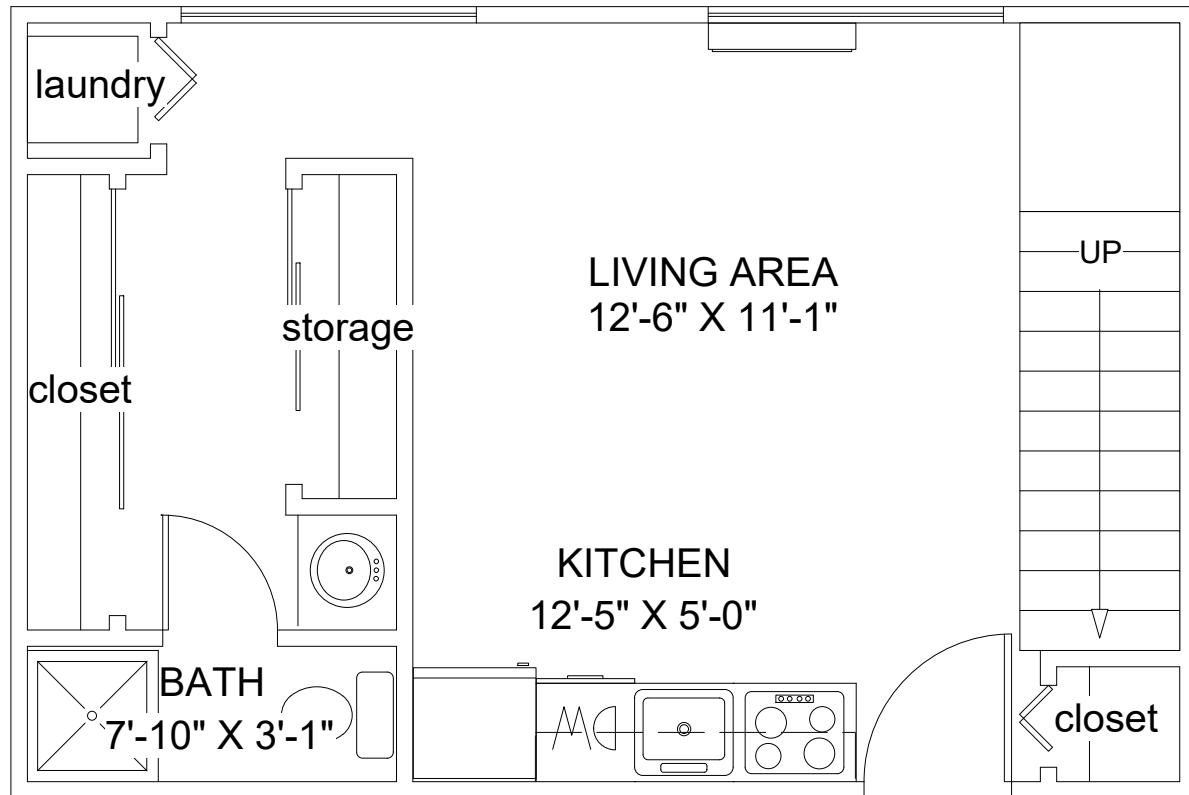

Loft Level

Entry Level

Amber Studios and Lofts

520 sq ft + 113 sq ft Terrace

0 Bedroom Studio Loft BROOKDALE

1800 # 304,306,308,310,312* (* = 272 sq ft Terrace)

SL6

210406