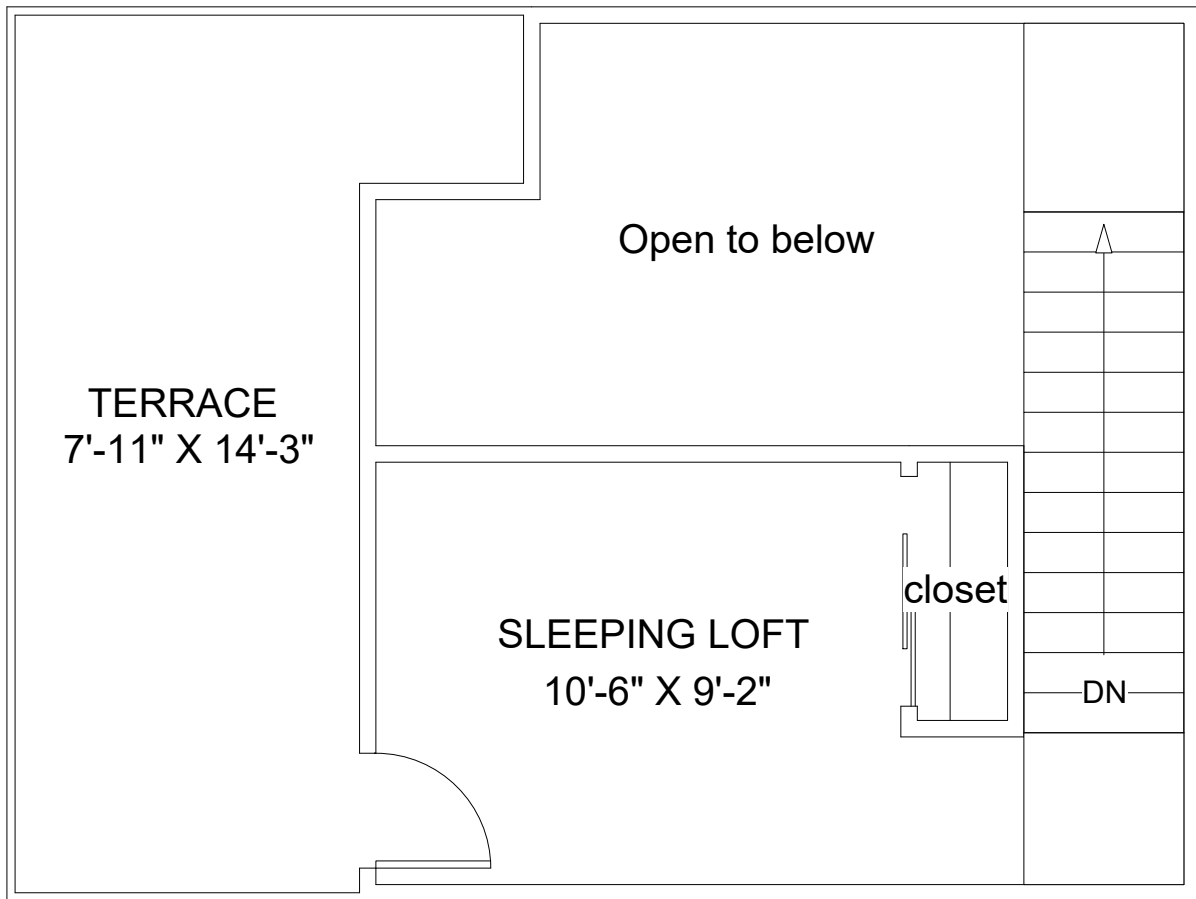

Loft Level

Entry Level

Amber Studios and Lofts

520 sq ft + 113 sq ft Terrace

0 Bedroom Studio Loft BROOKDALE

1800 # 304,306,308,310,312* (* = 272 sq ft Terrace)

SL6

210406