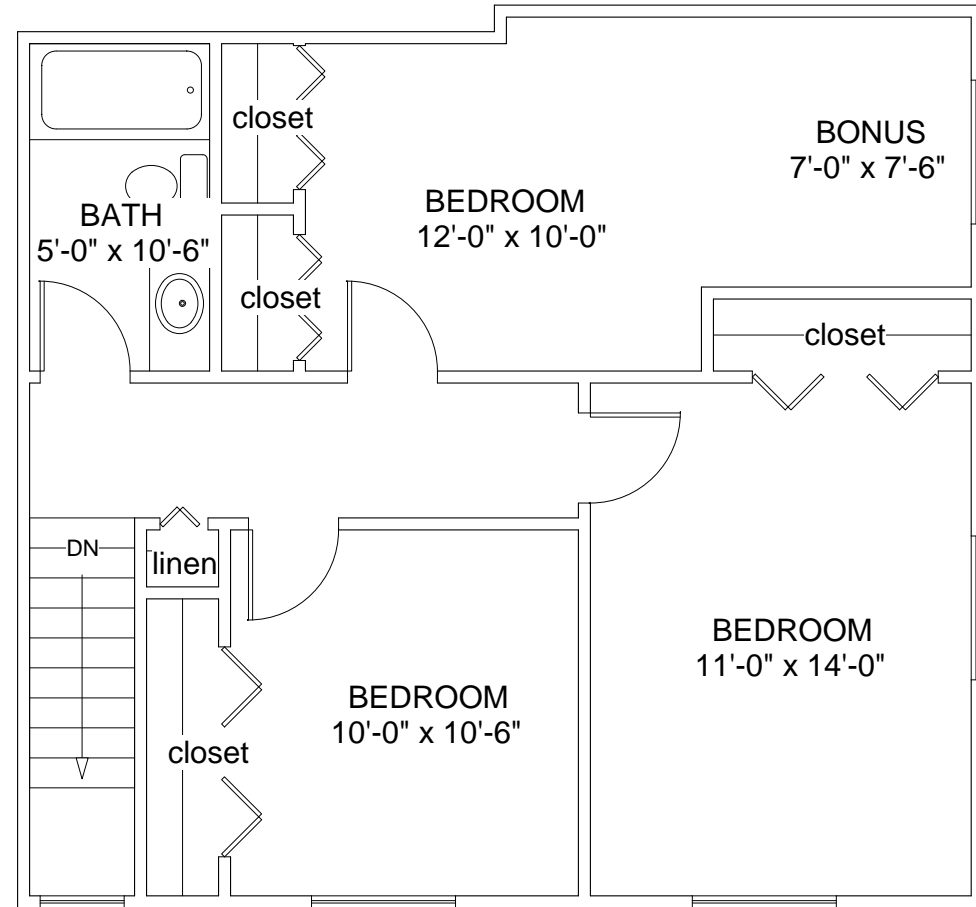

1st Floor

2nd Floor

amber's Red Run North Townhouses

3 Bedroom TOWNHOUSE

1248 sq ft (Plus basement with laundry area not shown)

2700 ROCHESTER RD.

R12