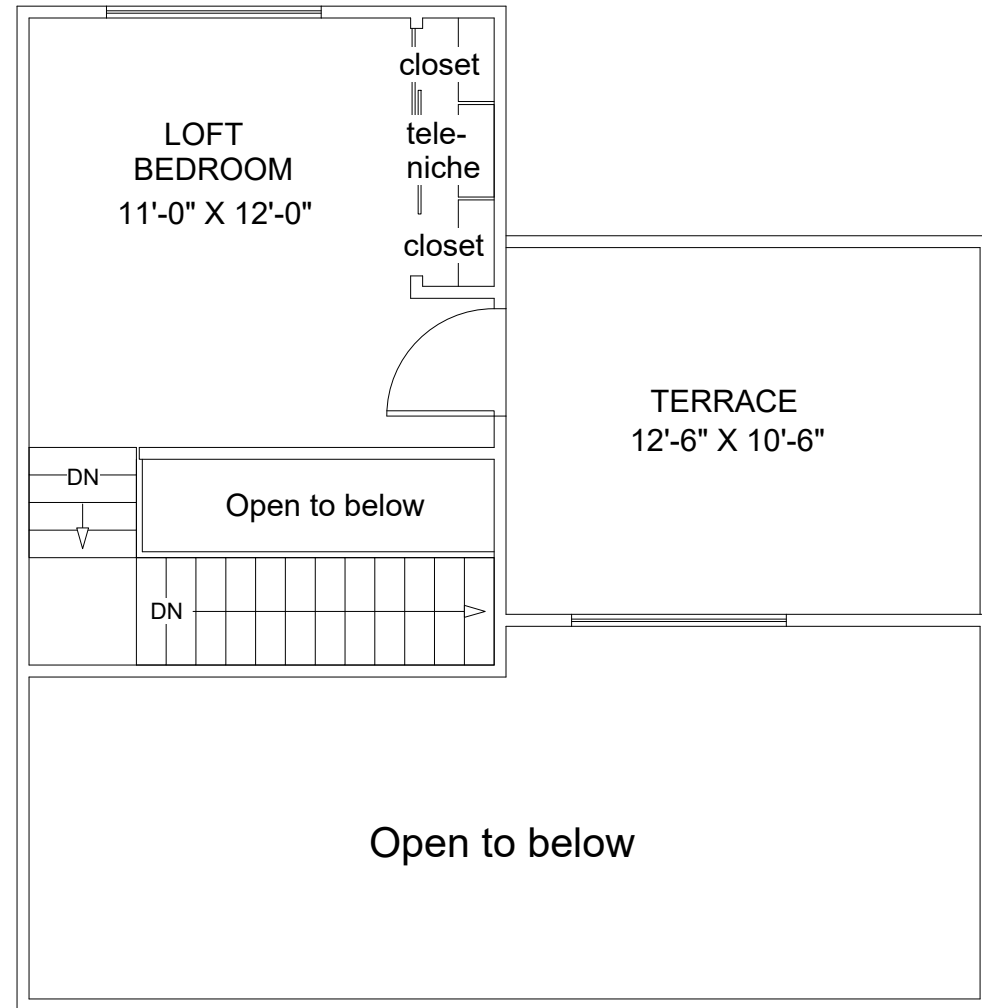

Entry Level

Loft Level

Amber Town Center Townhomes and Lofts

1 Bedroom Loft + 1 Bath Loft Terrace HAMLIN

739 sq ft + 132 sq ft Terrace

405,407,409,410,415,419,421,422

TC1