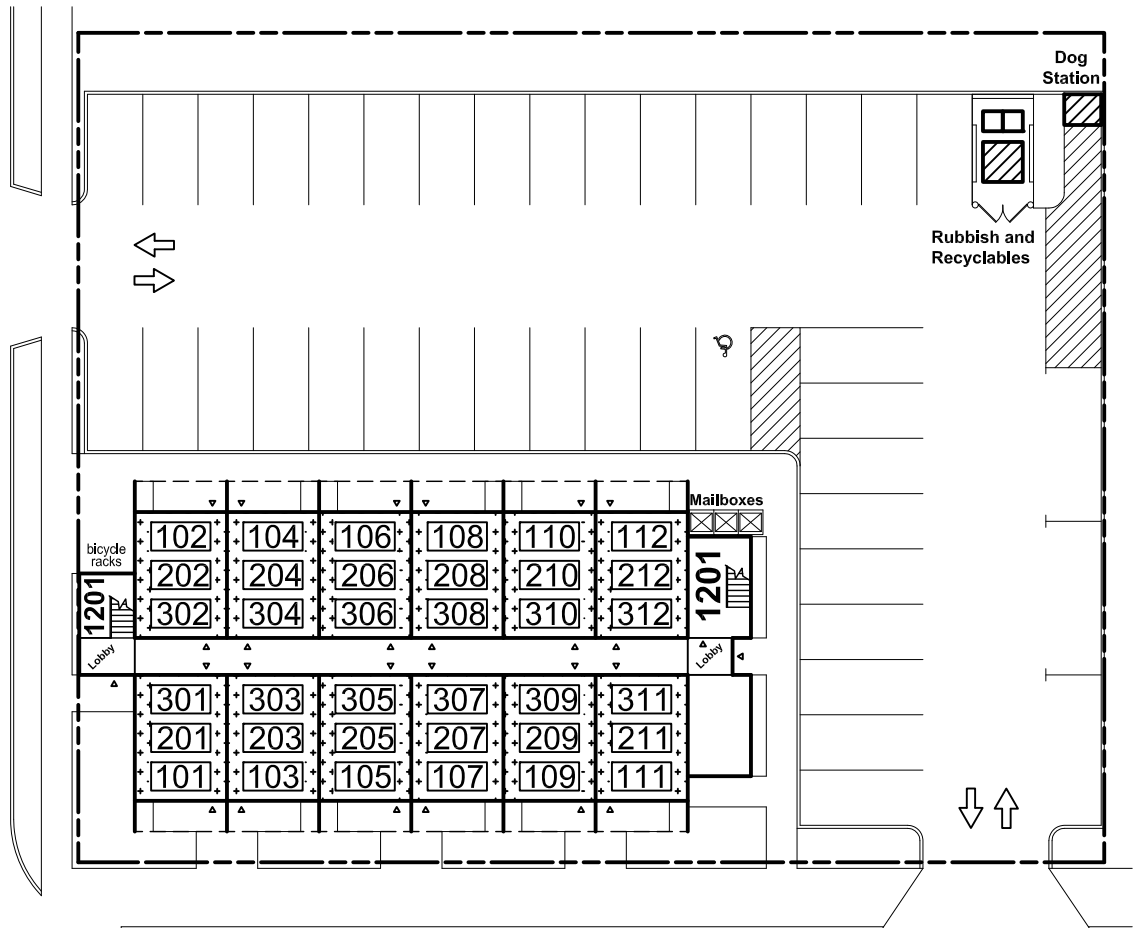

Amber on 11 Studios and Lofts

1201 E. 11 Mile Rd.
Royal Oak, MI 48067

N. Rembrandt Ave.

E. 11 Mile Rd.

← To Main St. / Downtown Royal Oak

To Campbell Rd. and I-75 →