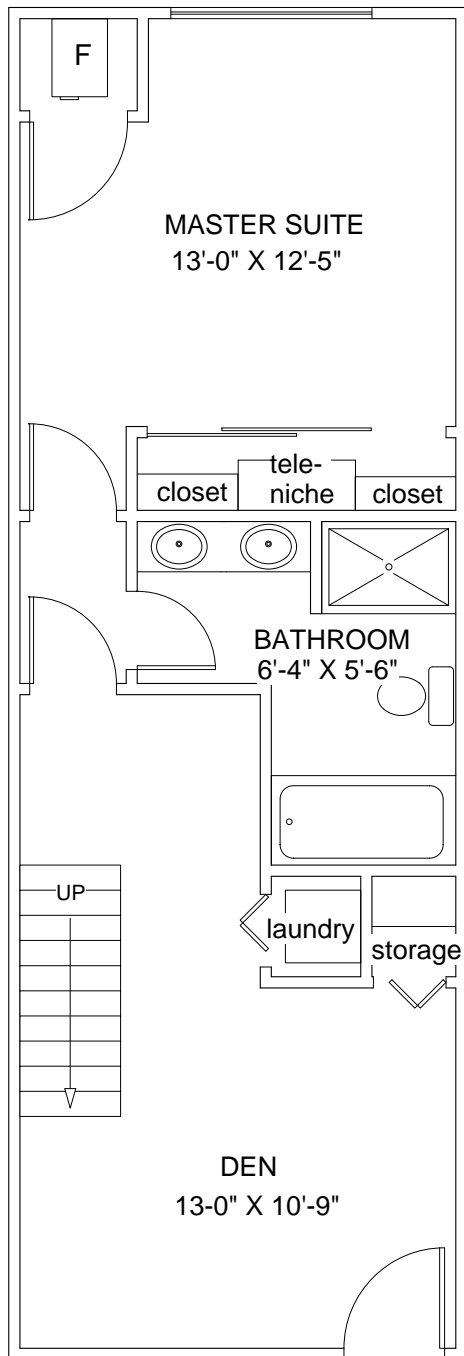

Entry level

Upper level

Loft level

## Amber Corners Apartments and Lofts

Master Suite + Den + 2 Bath Loft Townhouse Terrace BROOKLINE

959 sq ft + 104 sq ft Terrace

# 308, 310, 312, 314, 316, 318