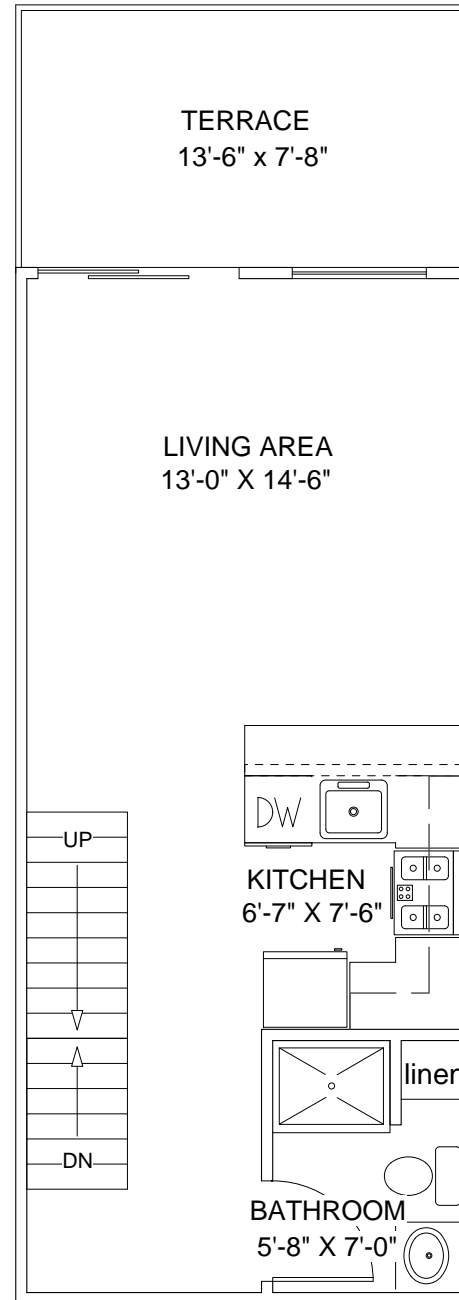

Entry level

Upper level

Loft level

## Amber Corners Apartments and Lofts

Master Suite + Den + 2 Bath Loft Townhouse Terrace BROOKLINE

959 sq ft + 104 sq ft Terrace

# 308, 310, 312, 314, 316, 318