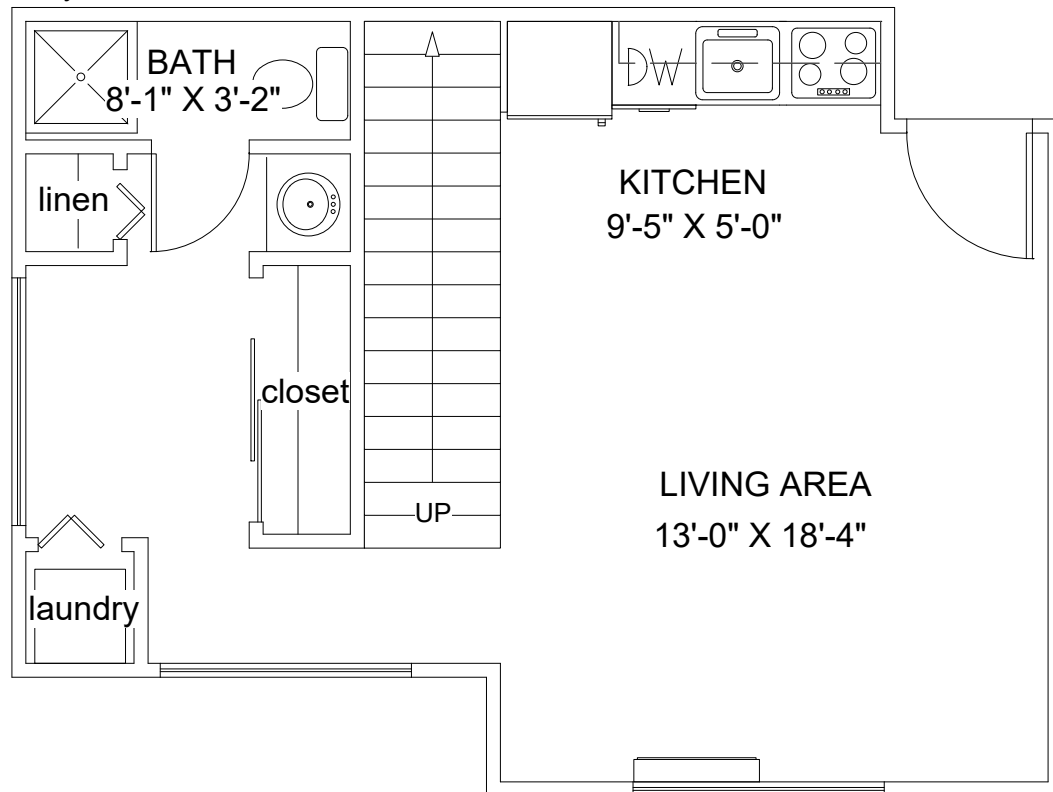

Loft Level

Entry Level

Amber Studios and Lofts  
534 sq ft + 134 sq ft Terrace  
0 Bedroom Studio Loft FOXBORO  
1800 # 313

SL7

190601