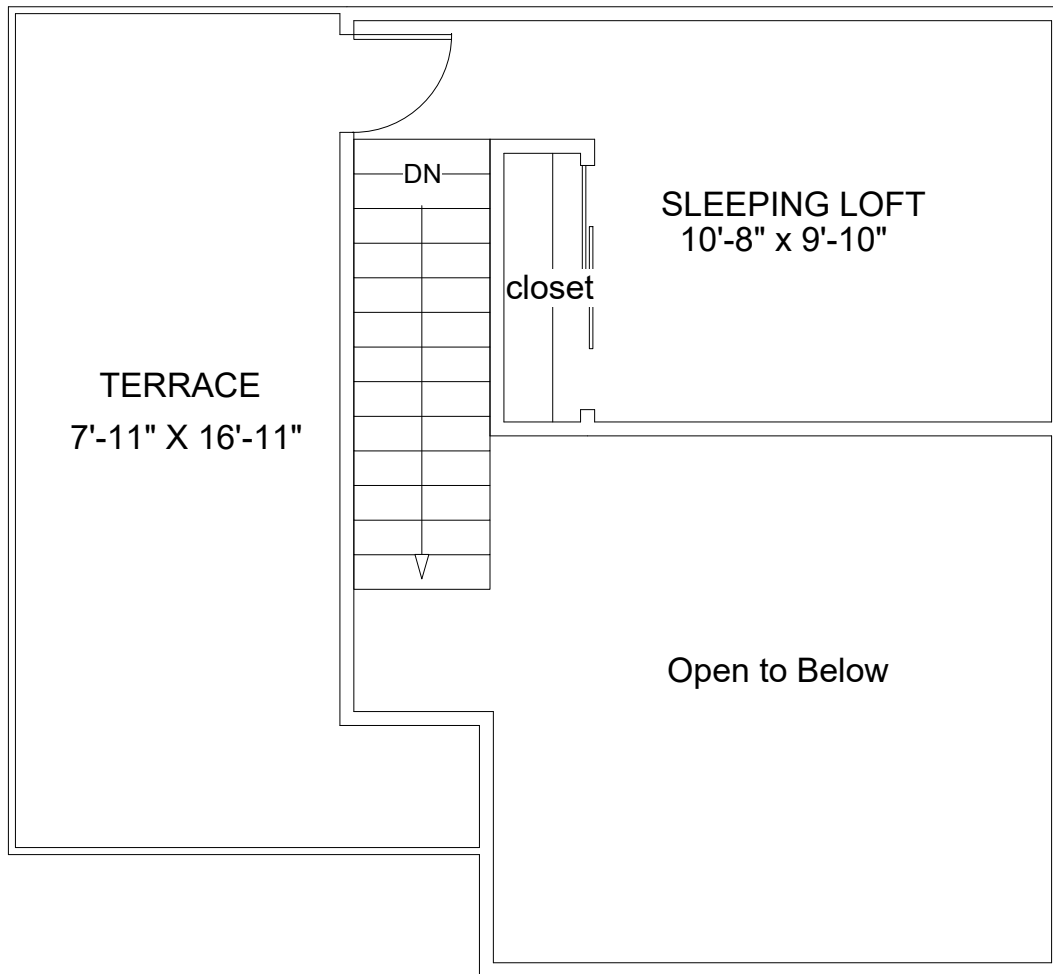

Loft Level

Entry Level

Amber Studios and Lofts  
534 sq ft + 134 sq ft Terrace  
0 Bedroom Studio Loft FOXBORO  
1800 # 313

SL7

190601